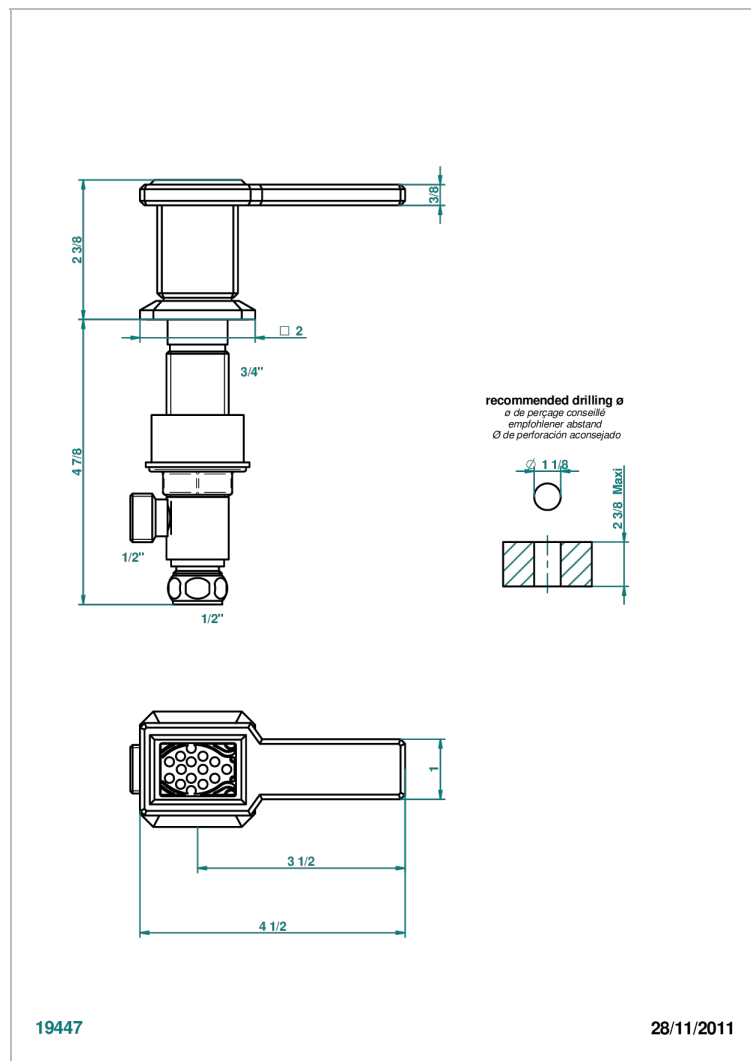

METROPOLIS CLEAR CRYSTAL WITH LEVER

A2B-35/C

Rim mounted 1/2" valve, cold

CHARACTERISTIC

- Métropolis Clear crystal with lever
- Rim mounted 1/2" valve, cold

AVAILABLE FINITIONS

Antique nickel - H28
Black ceram - D30
Blush PVD - H62
Brass color PVD - H49
Brown bronze color PVD - F33
Gold color PVD - H52