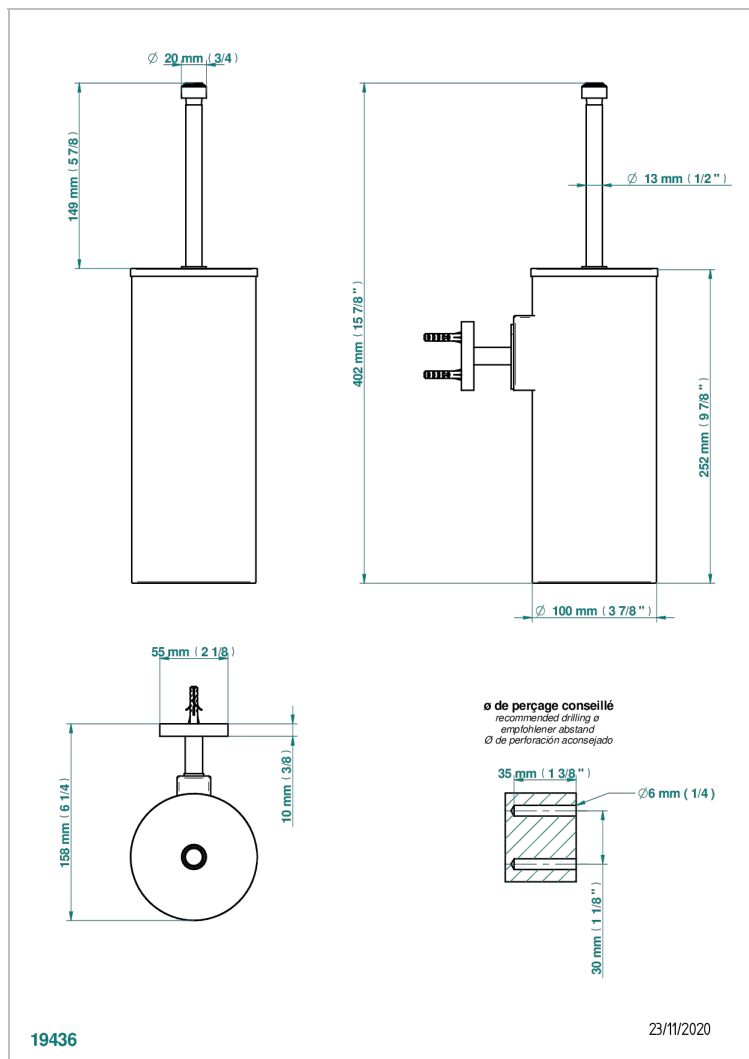

SYSTEM SMOOTH METAL WITH LEVER HANDLES

G9B-4720C

Metal toilet brush holder with brush with cover wall mounted

CHARACTERISTIC

- System Smooth Metal with lever handles
- Metal toilet brush holder with brush with cover wall mounted