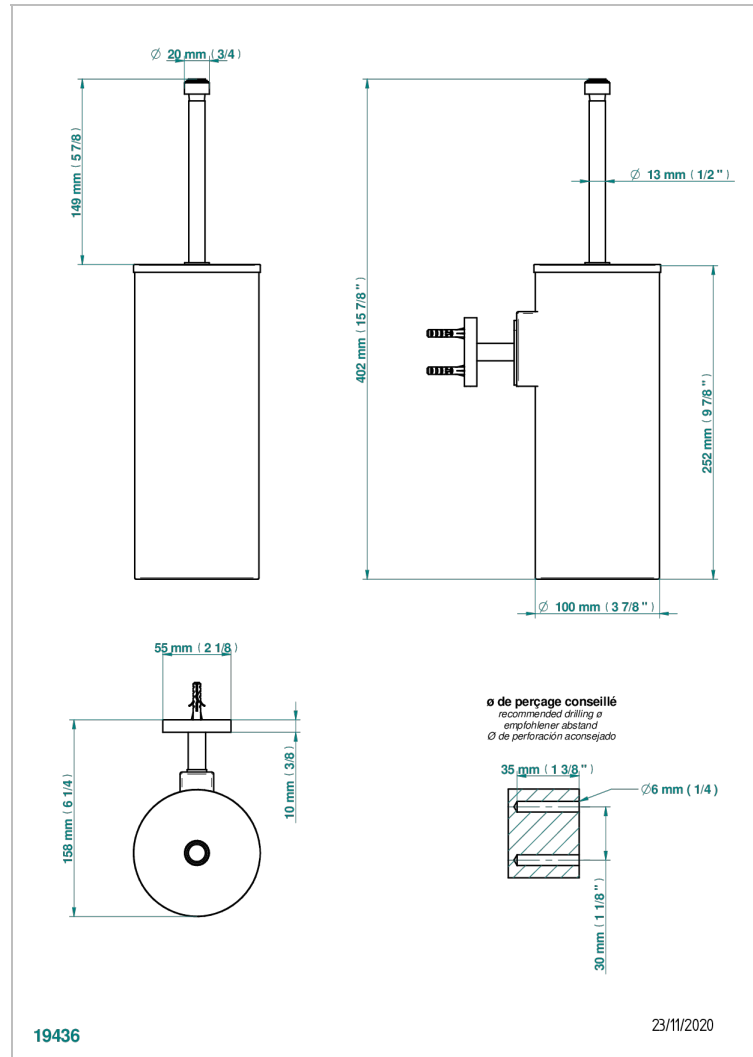

# SYSTEM SMOOTH METAL

G9A-4720C

Metal toilet brush holder with brush with cover wall mounted

## CHARACTERISTIC

- System Smooth Metal
- Metal toilet brush holder with brush with cover wall mounted