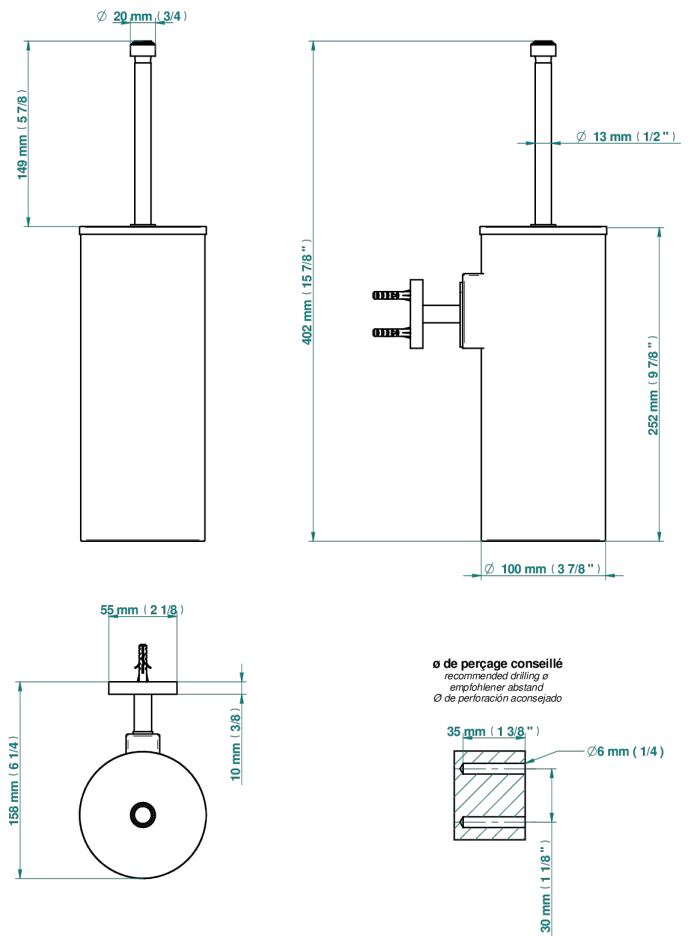

BONDI WITH LEVER HANDLES

G7G-4720C

Metal toilet brush holder with brush with cover wall mounted

19436

23/11/2020

CHARACTERISTIC

- Bondi with lever handles
- Metal toilet brush holder with brush with cover wall mounted