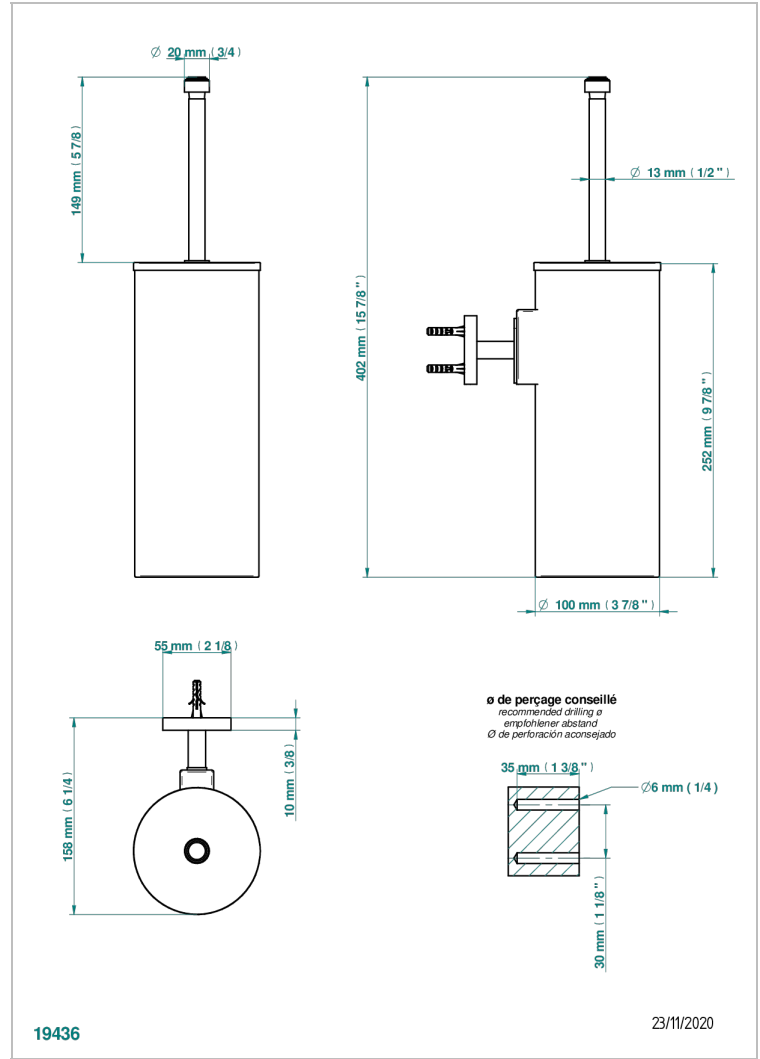

# BONDI WITH LEVER

G7G-4720C

Wall mounted WC brush with cover and metal holder

## CHARACTERISTIC

- Bondi with lever
- Wall mounted WC brush with cover and metal holder