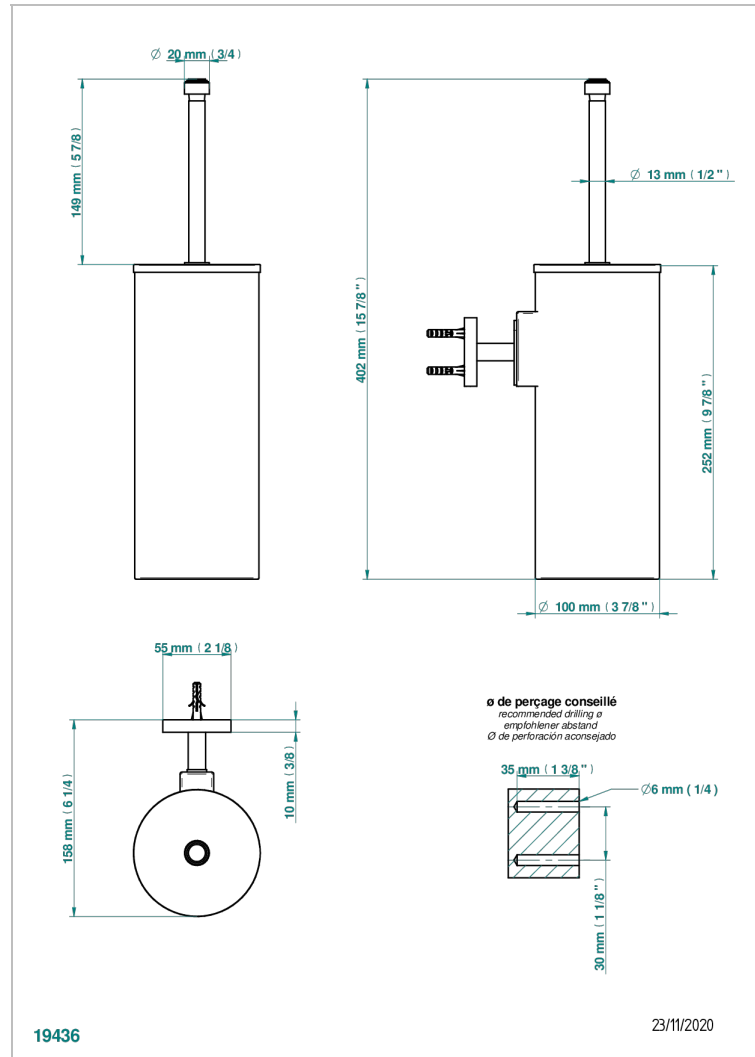

COLLECTION "O"

G4P-4720C

Metal toilet brush holder with brush with cover wall mounted

CHARACTERISTIC

- Collection "O"
- Metal toilet brush holder with brush with cover wall mounted

AVAILABLE FINITIONS

Black ceram - D30
Blush PVD - H62
Brass color PVD - H49
Brown bronze color PVD - F33
Chrome polished - A02
Chrome polished / gold polished - G02