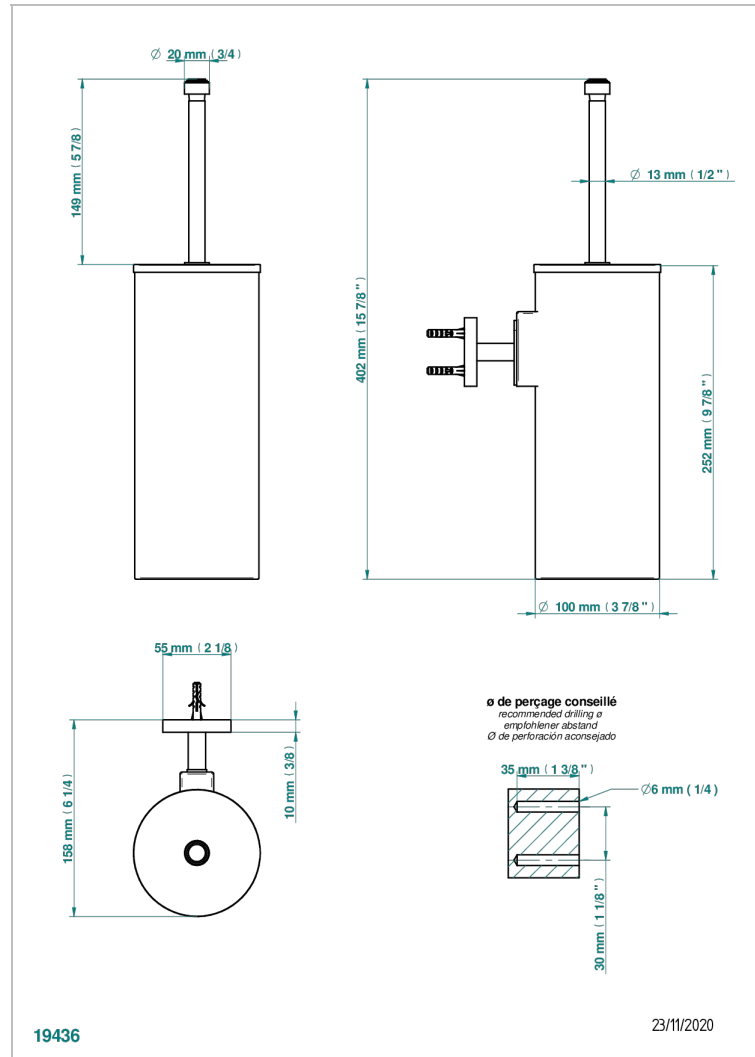

# COLLECTION "O"

G4P-4720C

Wall mounted WC brush with cover and metal holder

## CHARACTERISTIC

- Collection "O"
- Wall mounted WC brush with cover and metal holder