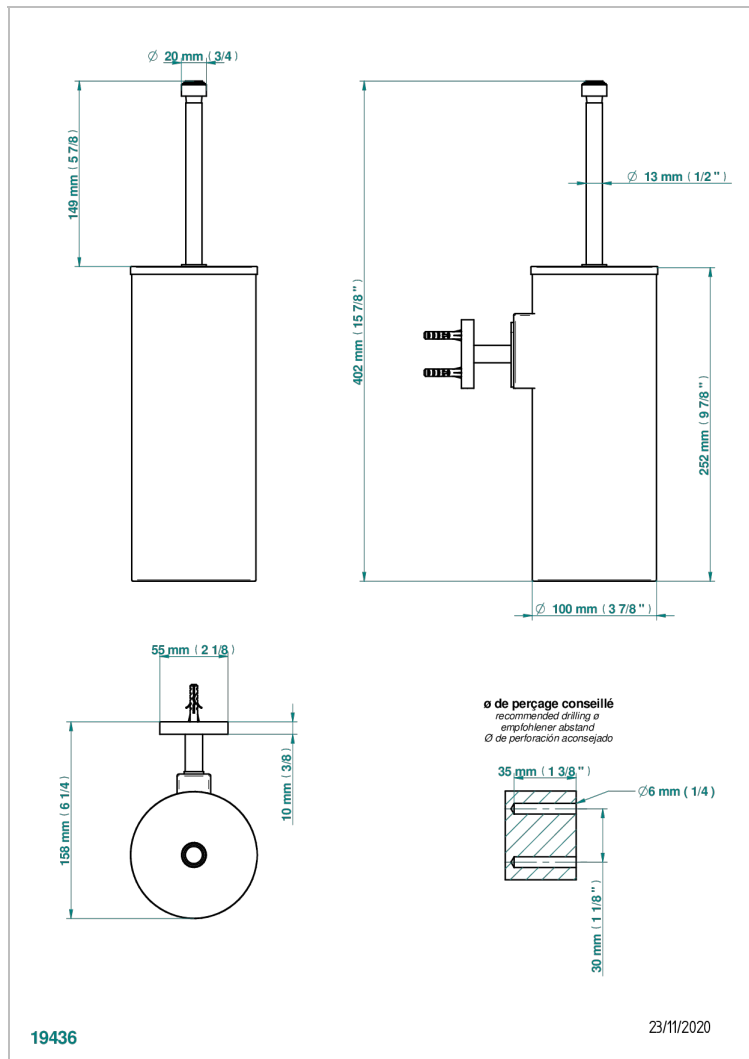

BAMBOU CLEAR CRYSTAL

A35-4720C

Metal toilet brush holder with brush with cover wall mounted

CHARACTERISTIC

- Bambo Clear crystal
- Metal toilet brush holder with brush with cover wall mounted

AVAILABLE FINITIONS