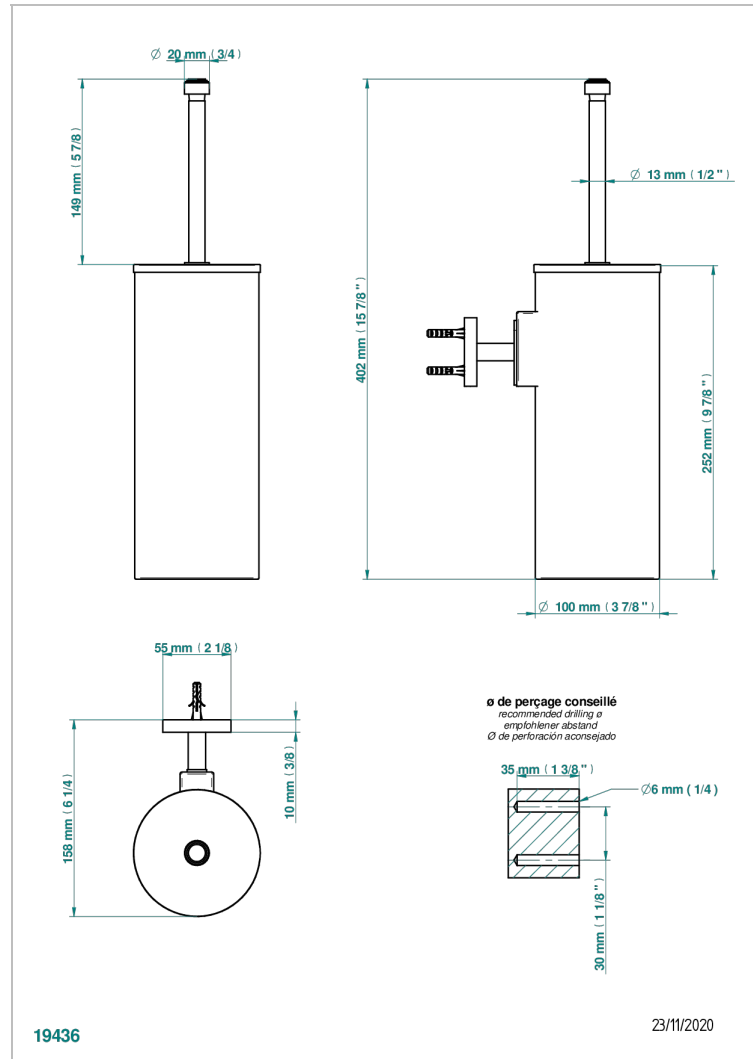

BAMBOU AMBER CRYSTAL

A34-4720C

Metal toilet brush holder with brush with cover wall mounted

CHARACTERISTIC

- BamboU Amber crystal
- Metal toilet brush holder with brush with cover wall mounted

AVAILABLE FINITIONS