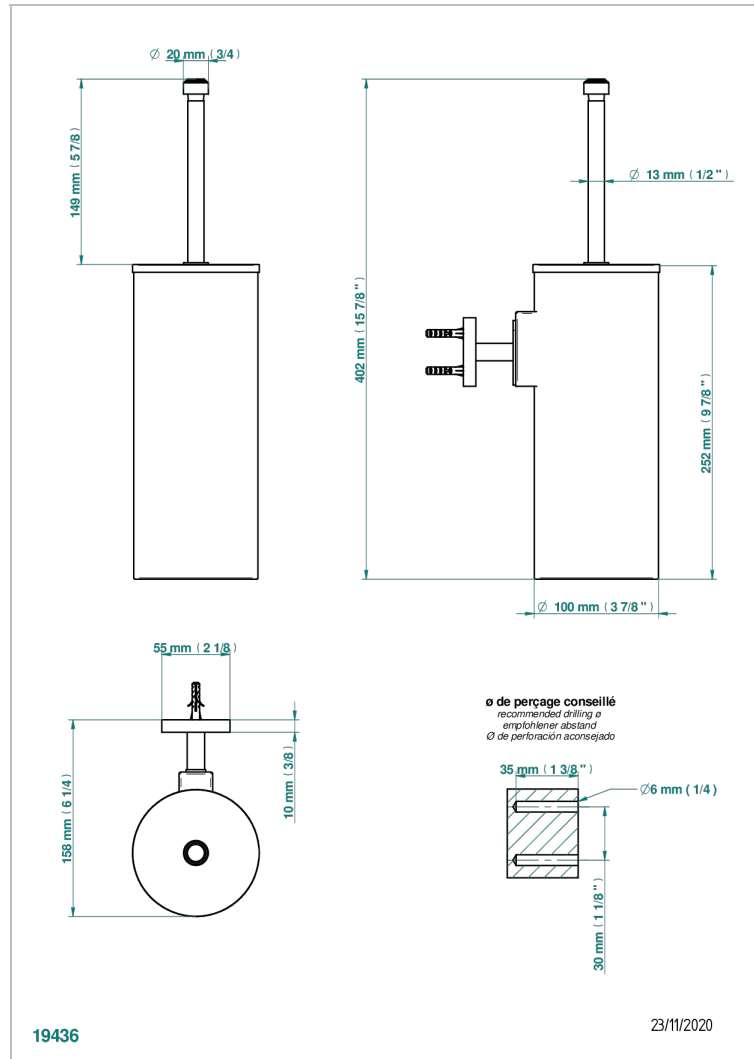

BAMBOU BLACK CRYSTAL

A33-4720C

Metal toilet brush holder with brush with cover wall mounted

CHARACTERISTIC

- BamboU Black crystal
- Metal toilet brush holder with brush with cover wall mounted

AVAILABLE FINITIONS