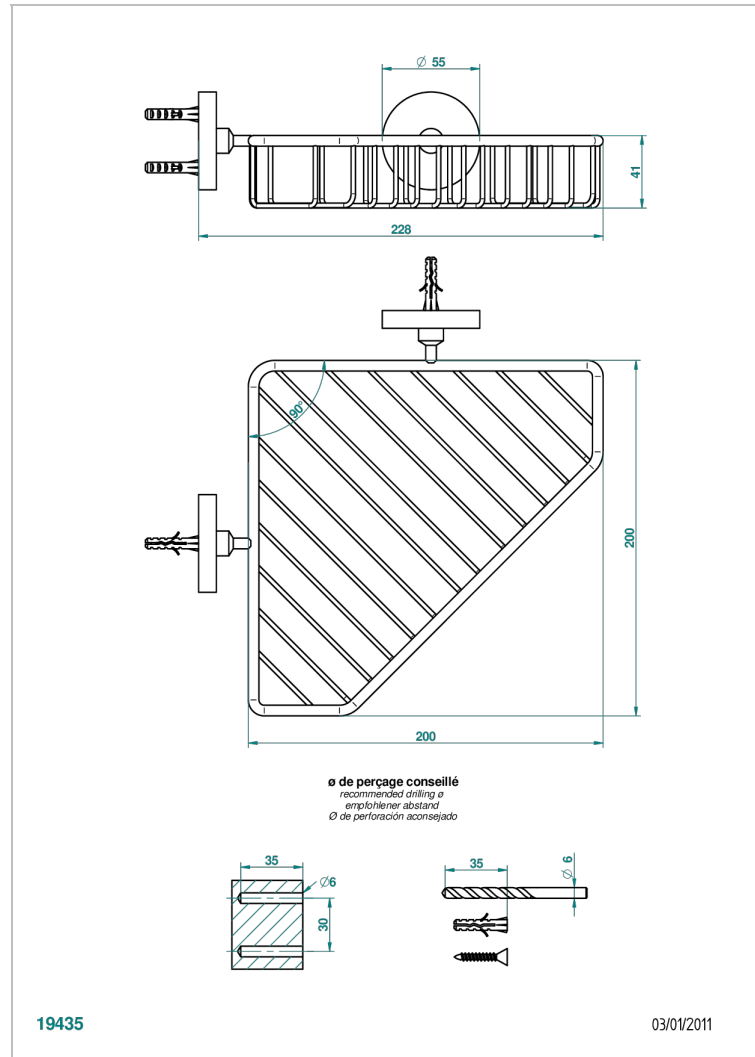

LE 11 WITH LEVER HANDLES

U2B-3623

Large corner soap basket, wall mounted

THG[®]
PARIS

CHARACTERISTIC

- Le 11 with lever handles
- Large corner soap basket, wall mounted

AVAILABLE FINITIONS

Black ceram - D30
Blush PVD - H62
Brass color PVD - H49
Brown bronze color PVD - F33
Chrome polished - A02
Chrome polished / gold polished - G02