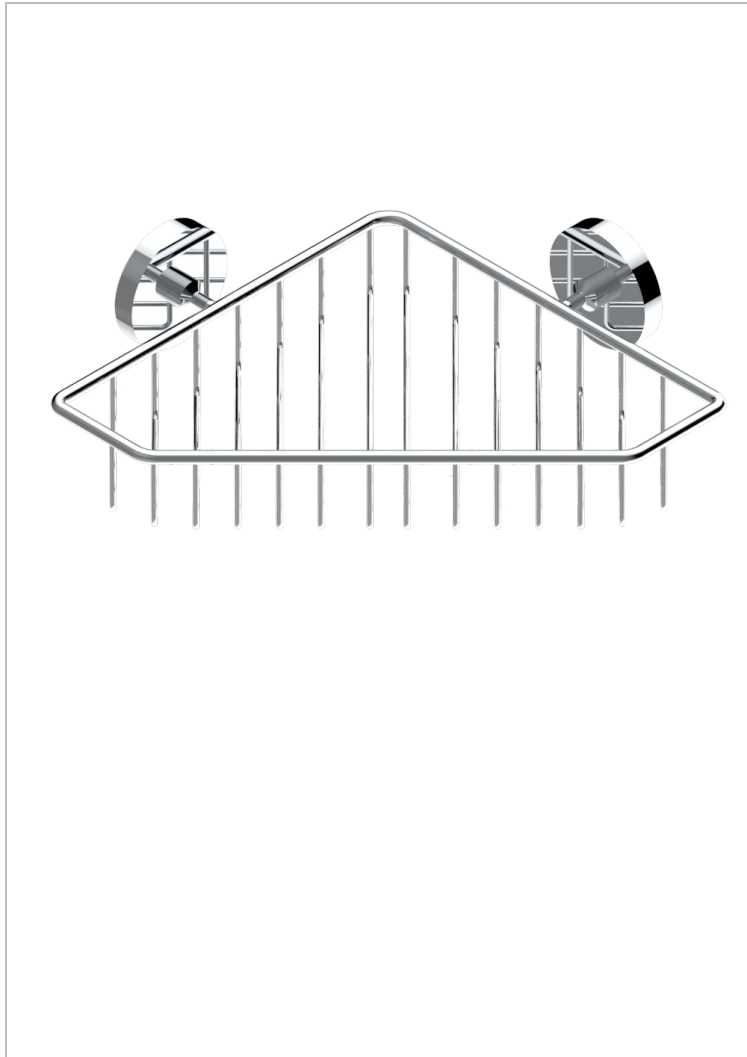

LE 11 WITH LEVER HANDLES

U2B-3623

Large corner soap basket, wall mounted

THG[®]
PARIS

CHARACTERISTIC

- Le 11 with lever handles
- Large corner soap basket, wall mounted

AVAILABLE FINITIONS

Black ceram - D30
Blush PVD - H62
Brass color PVD - H49
Brown bronze color PVD - F33
Chrome polished - A02
Chrome polished / gold polished - G02