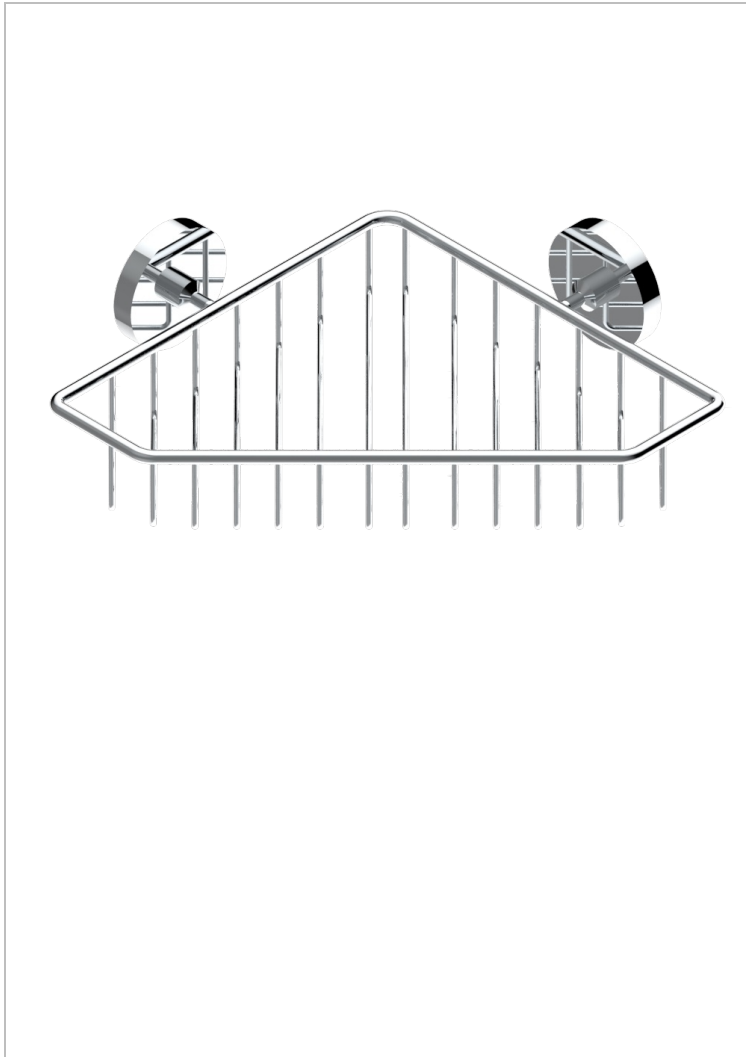

# LE 11 WITH LEVER HANDLES

U2B-3623

Large corner soap basket, wall mounted

THG<sup>®</sup>  
PARIS

## CHARACTERISTIC

- Le 11 with lever handles
- Large corner soap basket, wall mounted