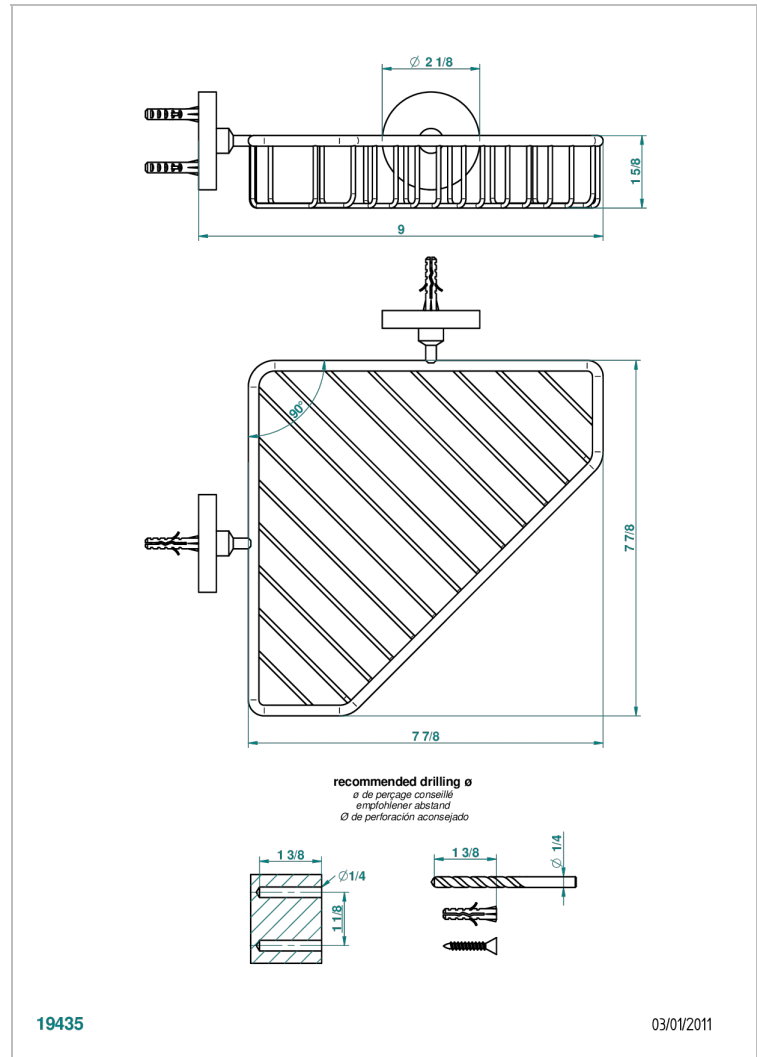

# LE 11 WITH LEVER HANDLES

U2B-3623

Large corner soap basket, wall mounted

THG<sup>®</sup>  
PARIS

## CHARACTERISTIC

- Le 11 with lever handles
- Large corner soap basket, wall mounted