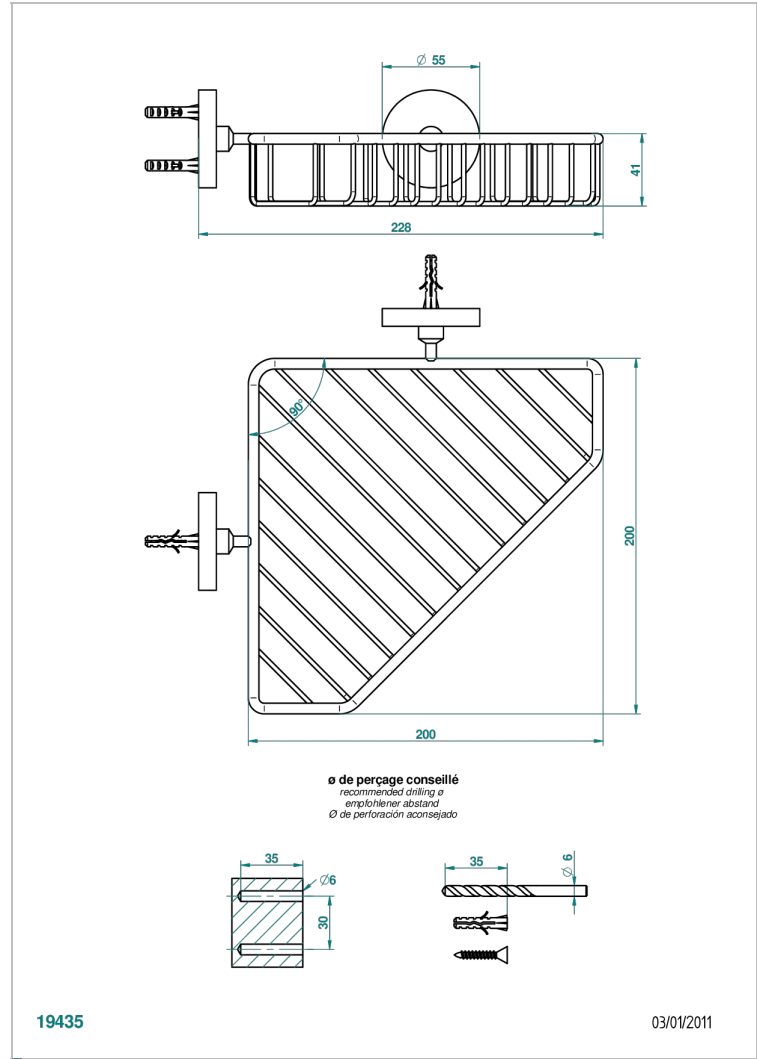

LE 11 WITH LEVER

U2B-3623

Corner soap dish with flanges, 200 x 200 mm

THG[®]
PARIS

CHARACTERISTIC

- Le 11 with lever
- Corner soap dish with flanges, 200 x 200 mm

AVAILABLE FINITIONS

Antique nickel - H28
Black ceram - D30
Blush PVD - H62
Brass color PVD - H49
Brown bronze color PVD - F33
Gold color PVD - H52