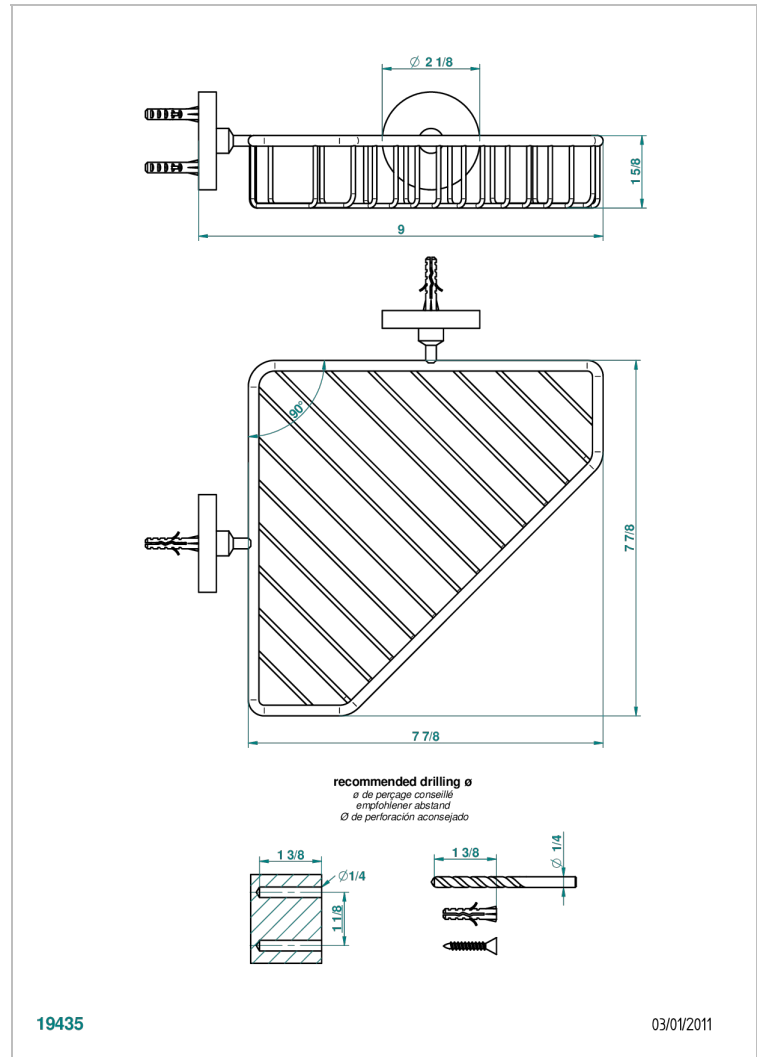

# LE 11 WITH LEVER

U2B-3623

Corner soap dish with flanges, 200 x 200 mm

THG<sup>®</sup>  
PARIS

19435

03/01/2011

## CHARACTERISTIC

- Le 11 with lever
- Corner soap dish with flanges, 200 x 200 mm