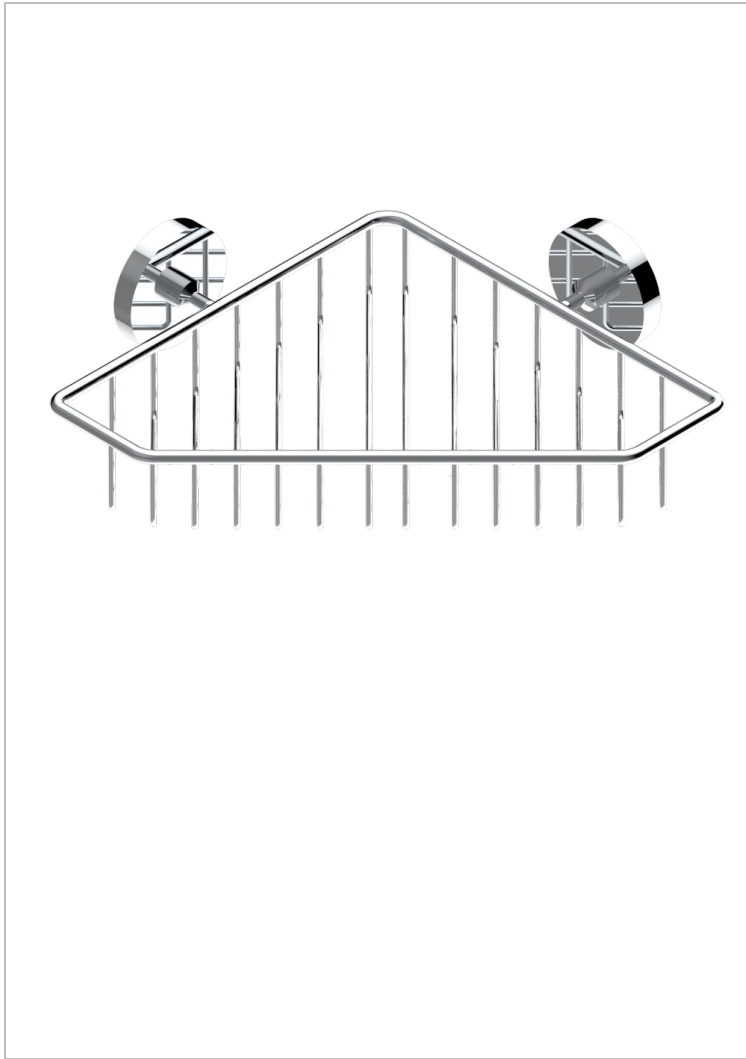

LE 11

U2A-3623

Large corner soap basket, wall mounted

CHARACTERISTIC

- Le 11
- Large corner soap basket, wall mounted

AVAILABLE FINITIONS

Black ceram - D30
Blush PVD - H62
Brass color PVD - H49
Brown bronze color PVD - F33
Chrome polished - A02
Chrome polished / gold polished - G02