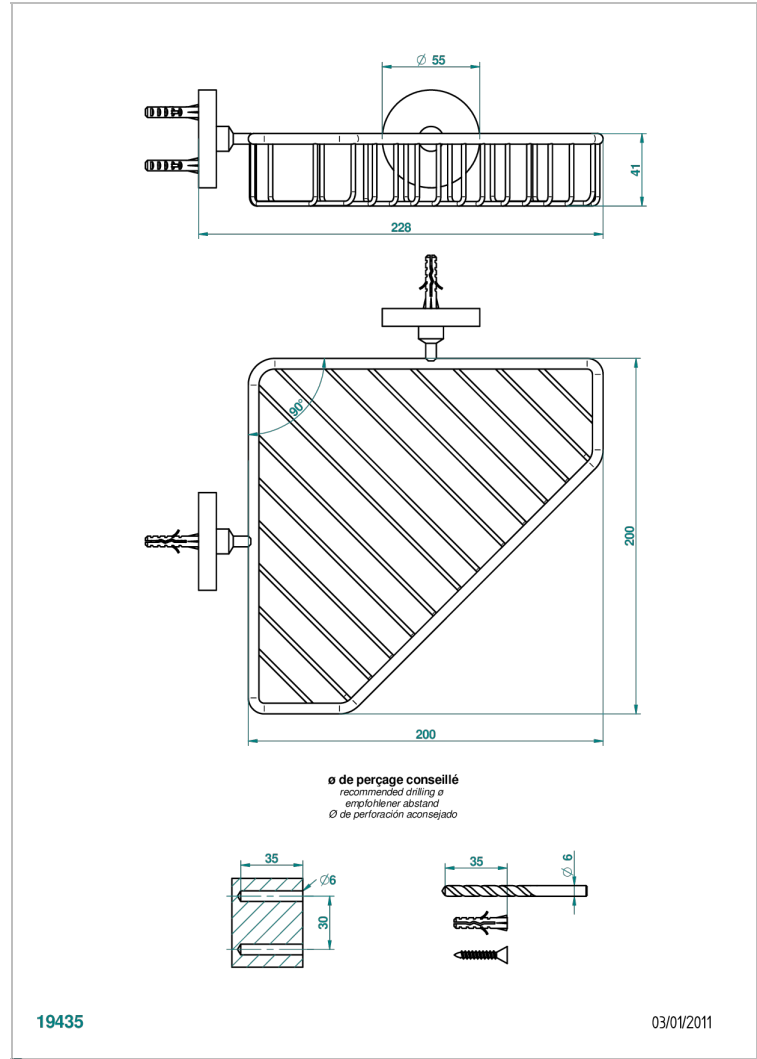

LE 11

U2A-3623

Large corner soap basket, wall mounted

CHARACTERISTIC

- Le 11
- Large corner soap basket, wall mounted

AVAILABLE FINITIONS

Black ceram - D30
Blush PVD - H62
Brass color PVD - H49
Brown bronze color PVD - F33
Chrome polished - A02
Chrome polished / gold polished - G02