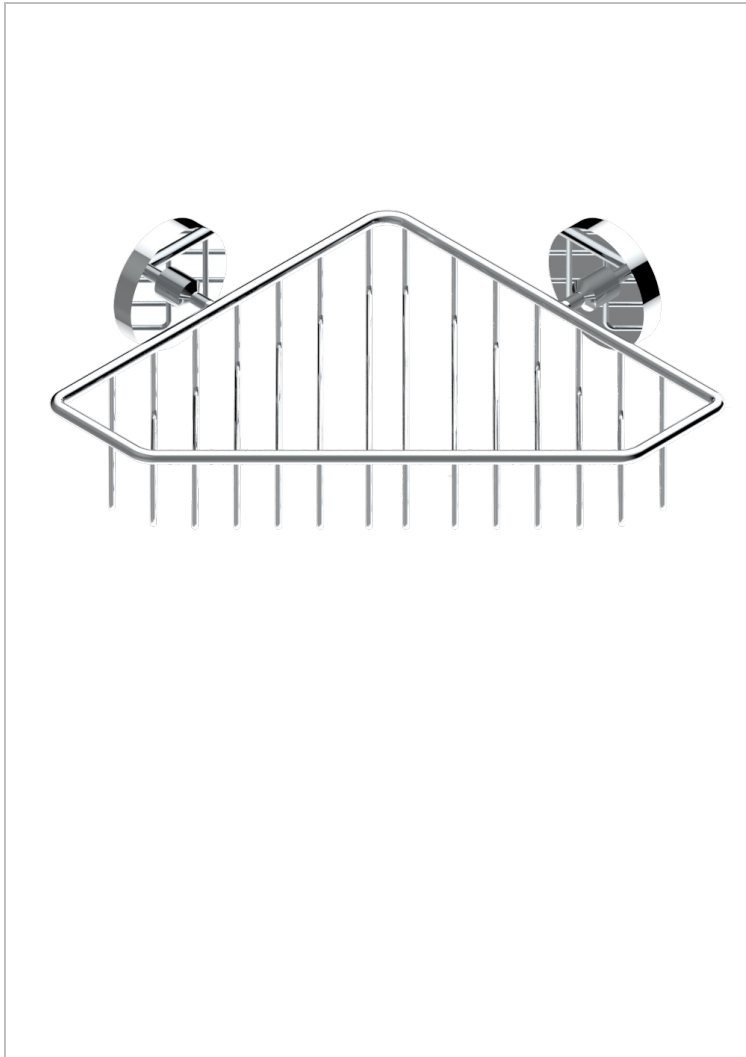

# LE 11

U2A-3623

Large corner soap basket, wall mounted

19435

03/01/2011

## CHARACTERISTIC

- Le 11
- Large corner soap basket, wall mounted