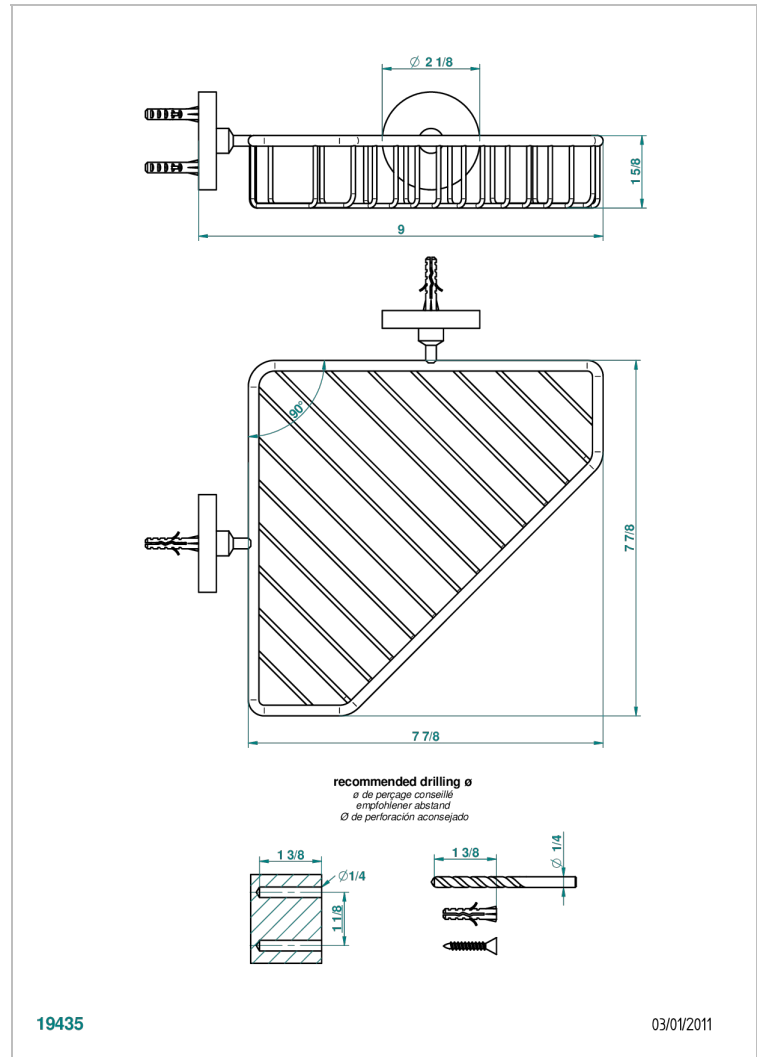

# LE 11

U2A-3623

Large corner soap basket, wall mounted

19435

03/01/2011

## CHARACTERISTIC

- Le 11
- Large corner soap basket, wall mounted