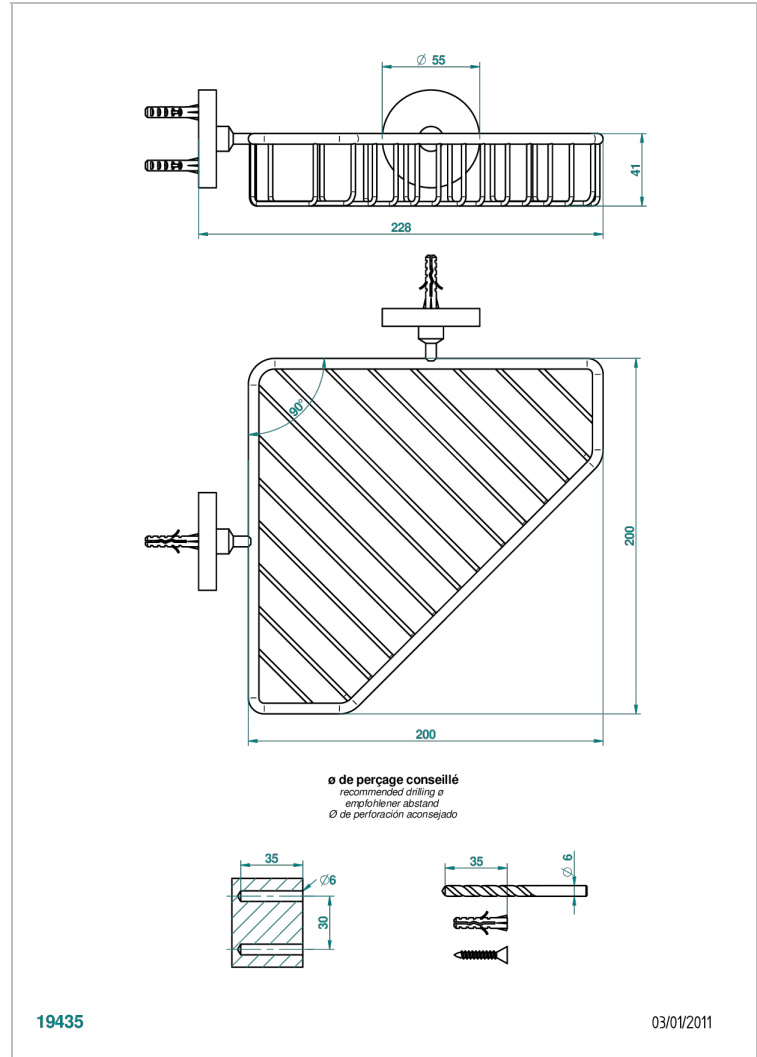

LE 11

U2A-3623

Corner soap dish with flanges, 200 x 200 mm

CHARACTERISTIC

- Le 11
- Corner soap dish with flanges, 200 x 200 mm

AVAILABLE FINITIONS

Antique nickel - H28
Black ceram - D30
Blush PVD - H62
Brass color PVD - H49
Brown bronze color PVD - F33
Gold color PVD - H52