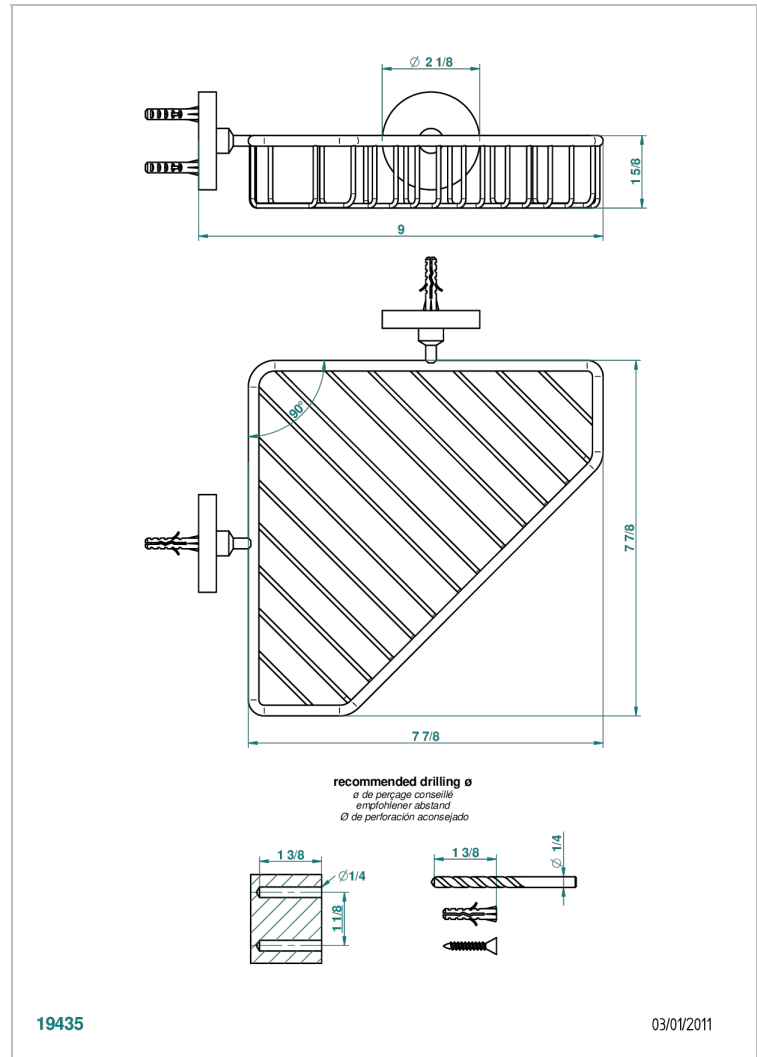

LE 11

U2A-3623

Corner soap dish with flanges, 200 x 200 mm

19435

03/01/2011

CHARACTERISTIC

- Le 11
- Corner soap dish with flanges, 200 x 200 mm

AVAILABLE FINITIONS