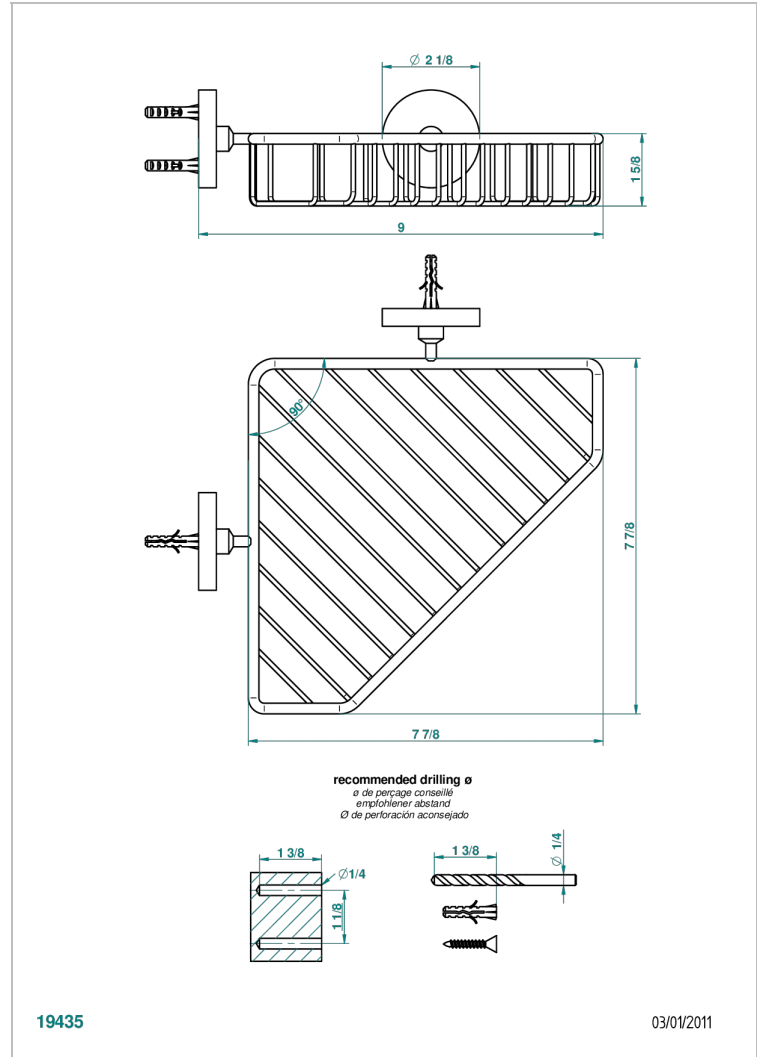

LE 11

U2A-3623

Corner soap dish with flanges, 200 x 200 mm

19435

03/01/2011

CHARACTERISTIC

- Le 11
- Corner soap dish with flanges, 200 x 200 mm

AVAILABLE FINITIONS