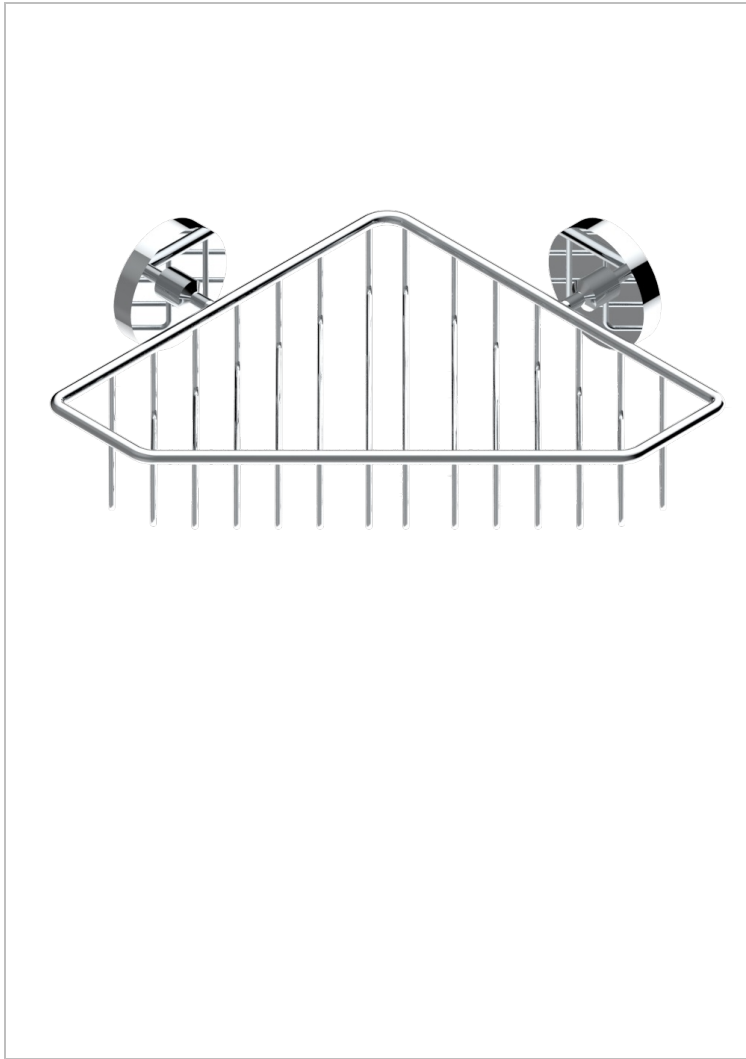

BONDI WITH LEVER

G7G-3623

Corner soap dish with flanges, 200 x 200 mm

THG[®]
PARIS

19435

03/01/2011

CHARACTERISTIC

- Bondi with lever
- Corner soap dish with flanges, 200 x 200 mm