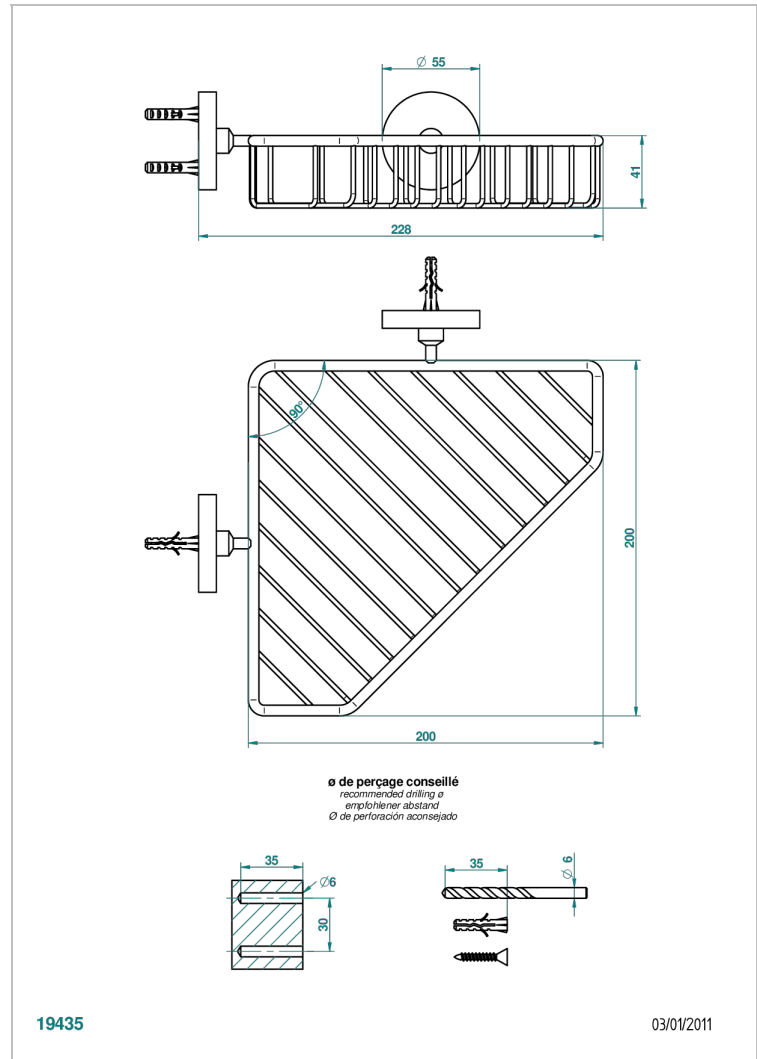

BONDI WITH LEVER

G7G-3623

Corner soap dish with flanges, 200 x 200 mm

THG[®]
PARIS

19435

03/01/2011

CHARACTERISTIC

- Bondi with lever
- Corner soap dish with flanges, 200 x 200 mm