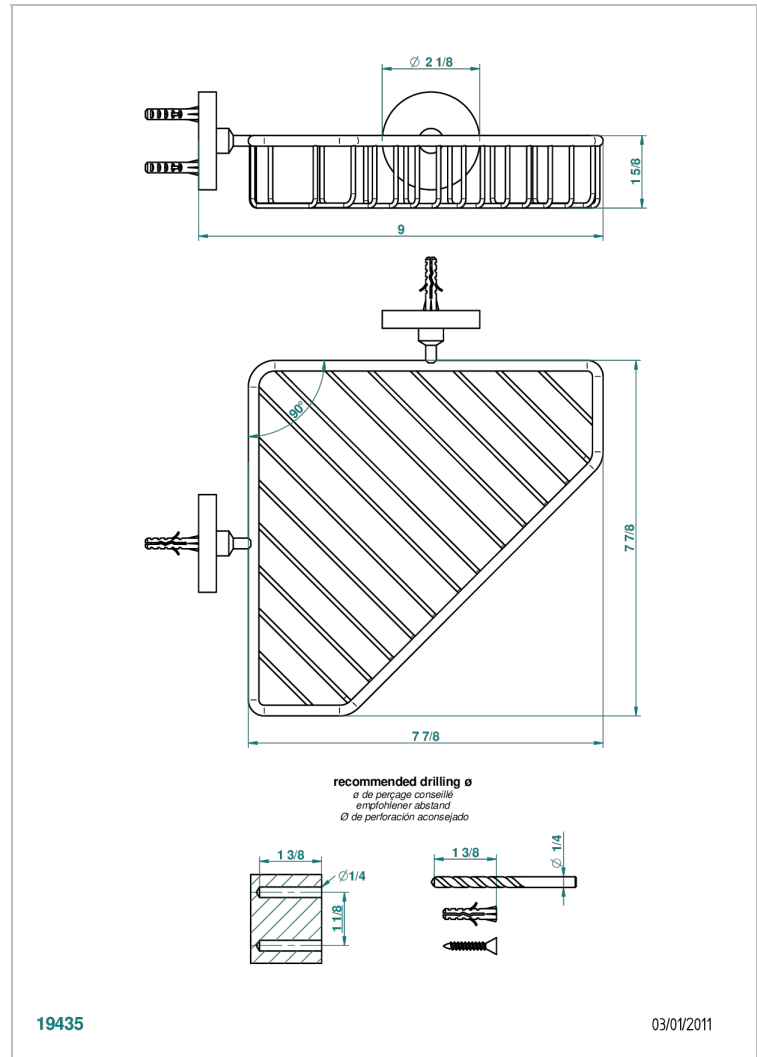

# BONDI WITH LEVER

G7G-3623

Corner soap dish with flanges, 200 x 200 mm

19435

03/01/2011

## CHARACTERISTIC

- Bondi with lever
- Corner soap dish with flanges, 200 x 200 mm