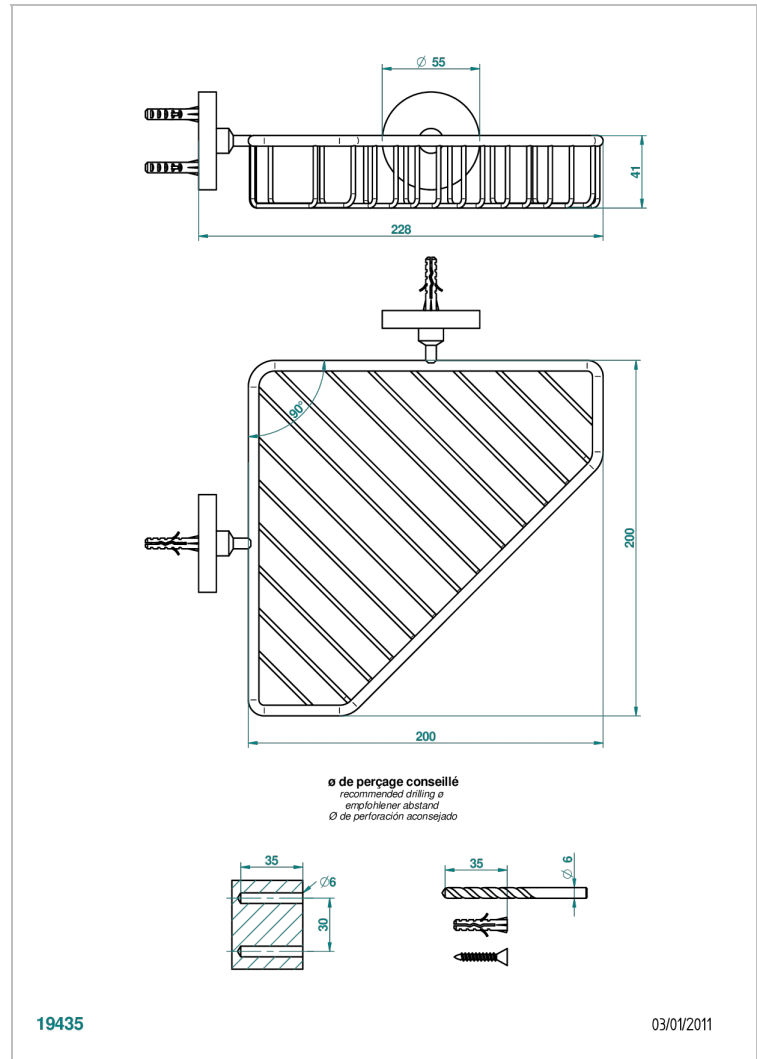

BONDI WITH LEVER

G7G-3623

Corner soap dish with flanges, 200 x 200 mm

THG[®]
PARIS

CHARACTERISTIC

- Bondi with lever
- Corner soap dish with flanges, 200 x 200 mm

AVAILABLE FINITIONS

Antique nickel - H28
Black ceram - D30
Blush PVD - H62
Brass color PVD - H49
Brown bronze color PVD - F33
Gold color PVD - H52