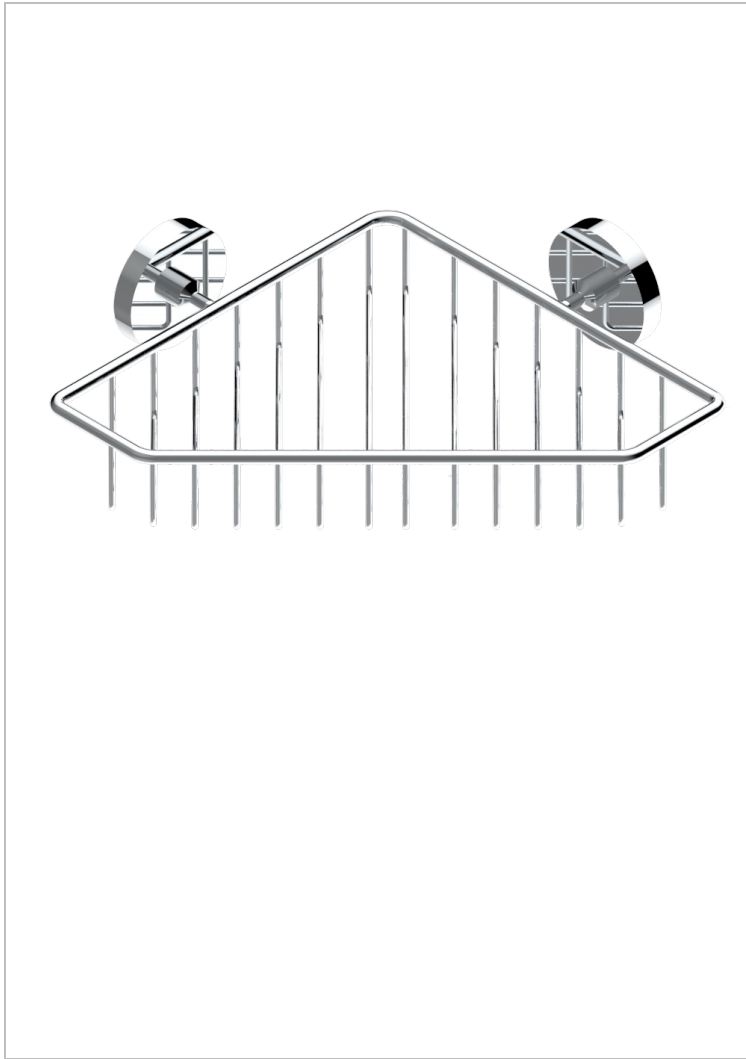

BONDI WITH LEVER

G7G-3623

Corner soap dish with flanges, 200 x 200 mm

THG[®]
PARIS

CHARACTERISTIC

- Bondi with lever
- Corner soap dish with flanges, 200 x 200 mm

AVAILABLE FINITIONS

Antique nickel - H28
Black ceram - D30
Blush PVD - H62
Brass color PVD - H49
Brown bronze color PVD - F33
Gold color PVD - H52