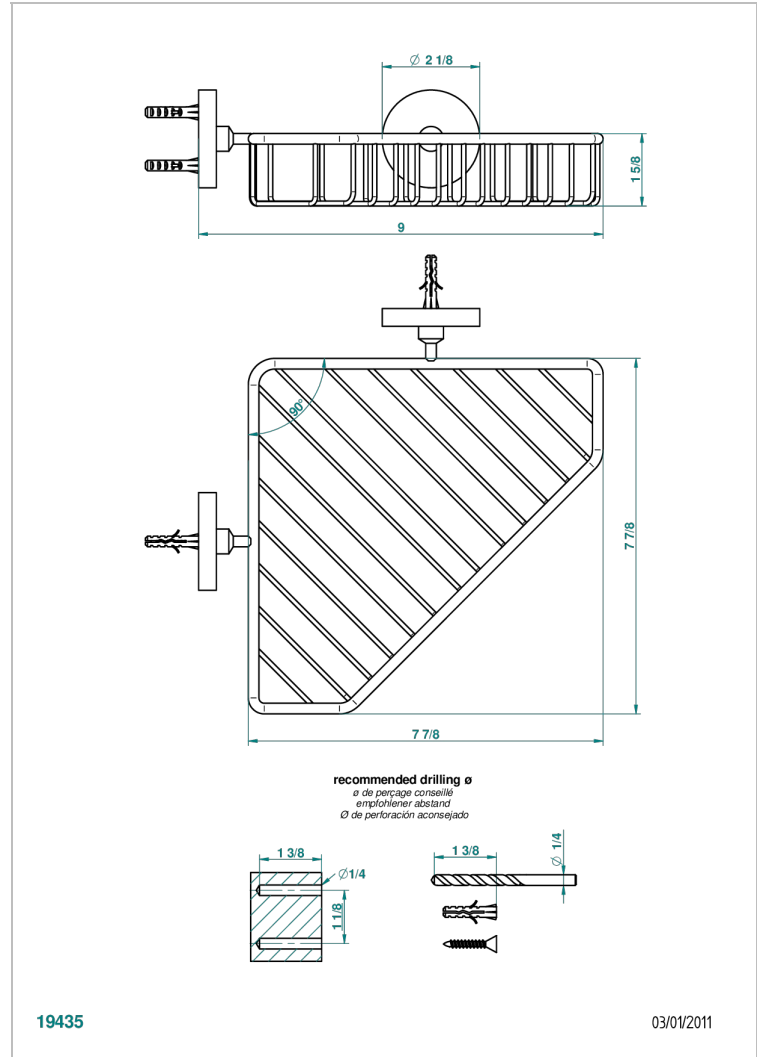

BONDI WITH LEVER

G7G-3623

Corner soap dish with flanges, 200 x 200 mm

19435

03/01/2011

CHARACTERISTIC

- Bondi with lever
- Corner soap dish with flanges, 200 x 200 mm

AVAILABLE FINITIONS