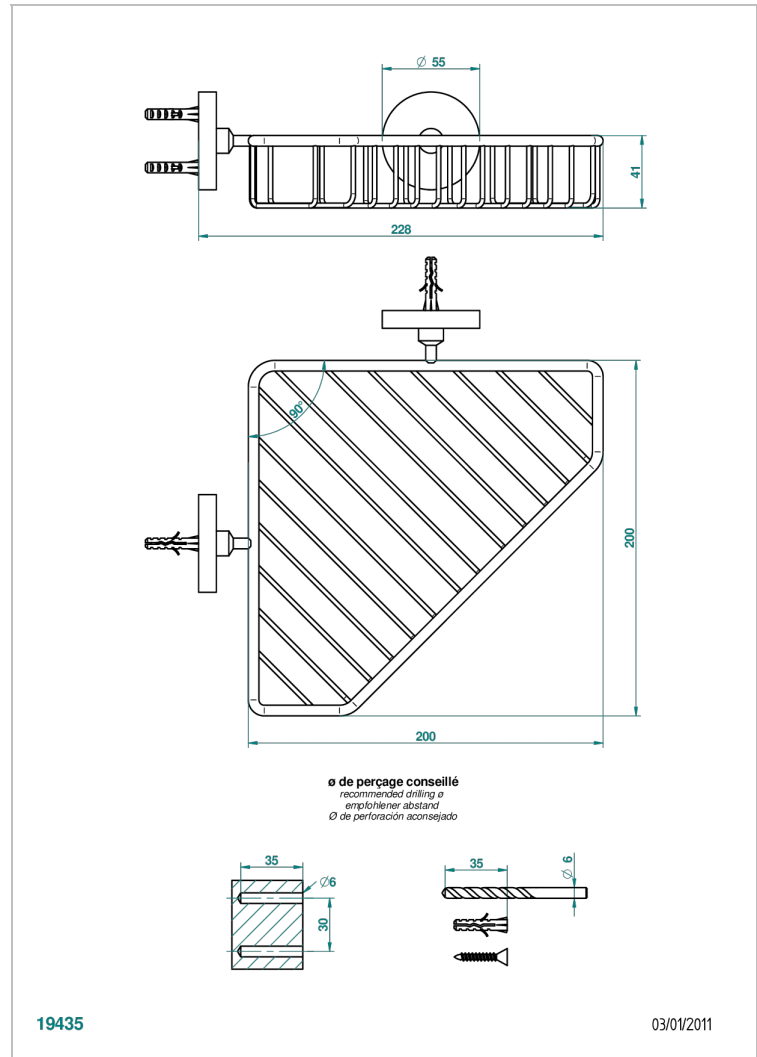

SPIRIT WITH LEVER HANDLES

G58-3623

Large corner soap basket, wall mounted

THG[®]
PARIS

CHARACTERISTIC

- Spirit with lever handles
- Large corner soap basket, wall mounted

AVAILABLE FINITIONS

Black ceram - D30
Blush PVD - H62
Brass color PVD - H49
Brown bronze color PVD - F33
Chrome polished - A02
Chrome polished / gold polished - G02