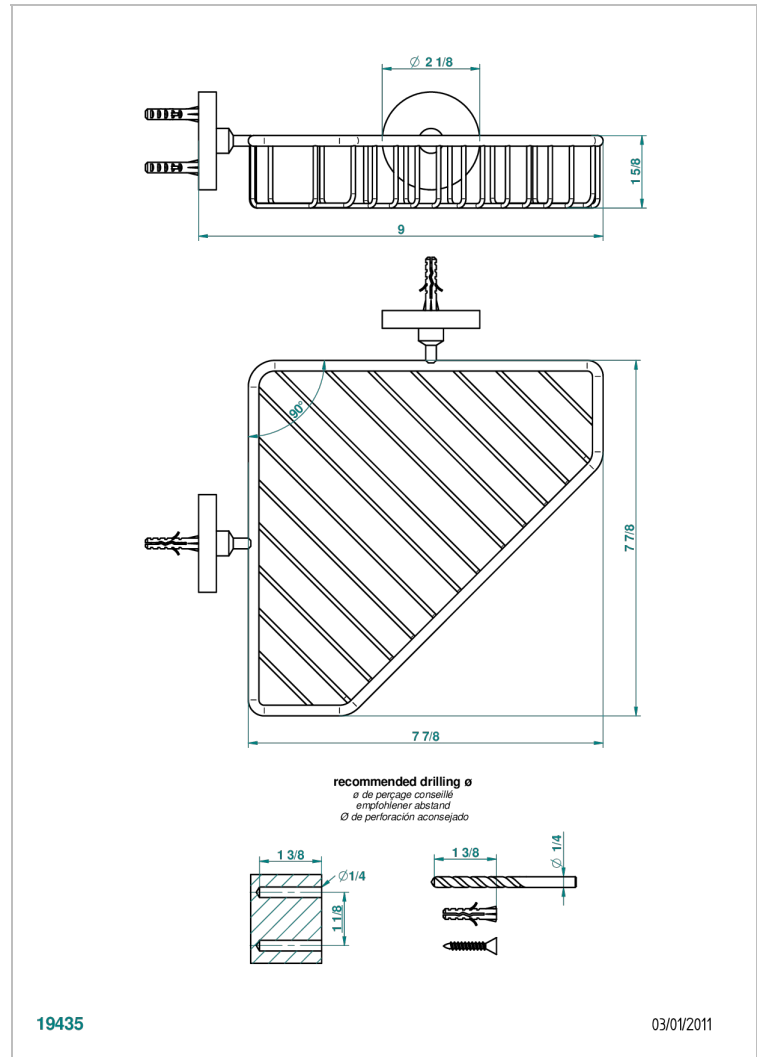

# SPIRIT WITH LEVER HANDLES

G58-3623

Large corner soap basket, wall mounted

THG<sup>®</sup>  
PARIS

19435

03/01/2011

## CHARACTERISTIC

- Spirit with lever handles
- Large corner soap basket, wall mounted