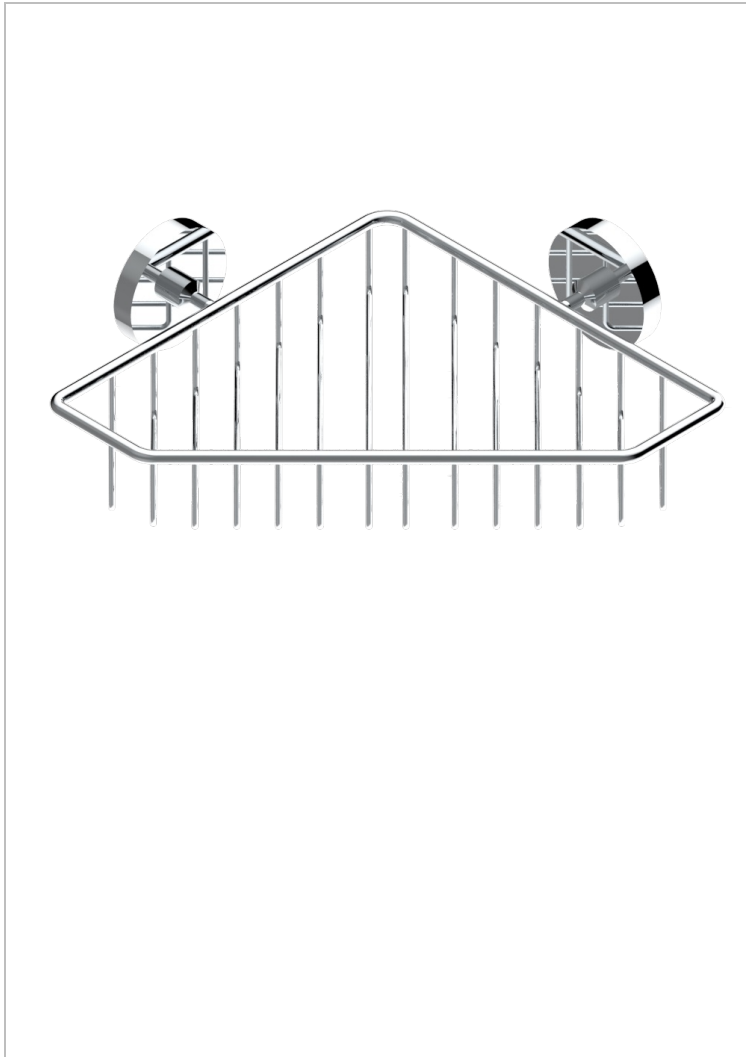

SPIRIT WITH LEVER

G58-3623

Corner soap dish with flanges, 200 x 200 mm

19435

03/01/2011

CHARACTERISTIC

- Spirit with lever
- Corner soap dish with flanges, 200 x 200 mm

AVAILABLE FINITIONS