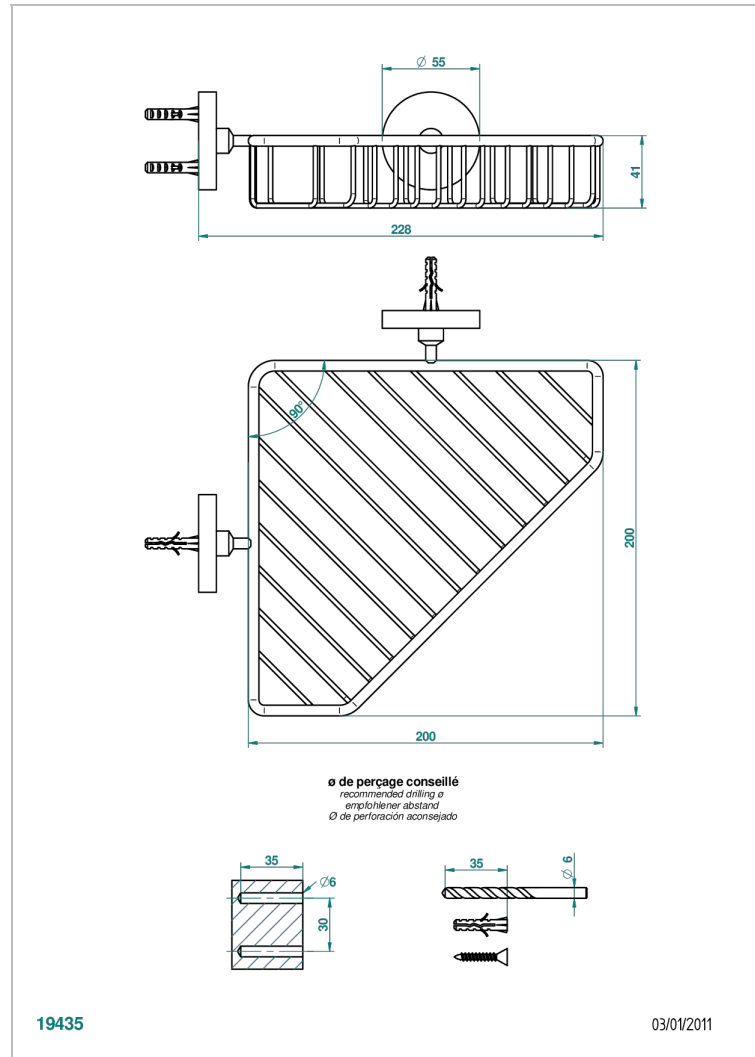

SPIRIT WITH LEVER

G58-3623

Corner soap dish with flanges, 200 x 200 mm

19435

03/01/2011

CHARACTERISTIC

- Spirit with lever
- Corner soap dish with flanges, 200 x 200 mm

AVAILABLE FINITIONS