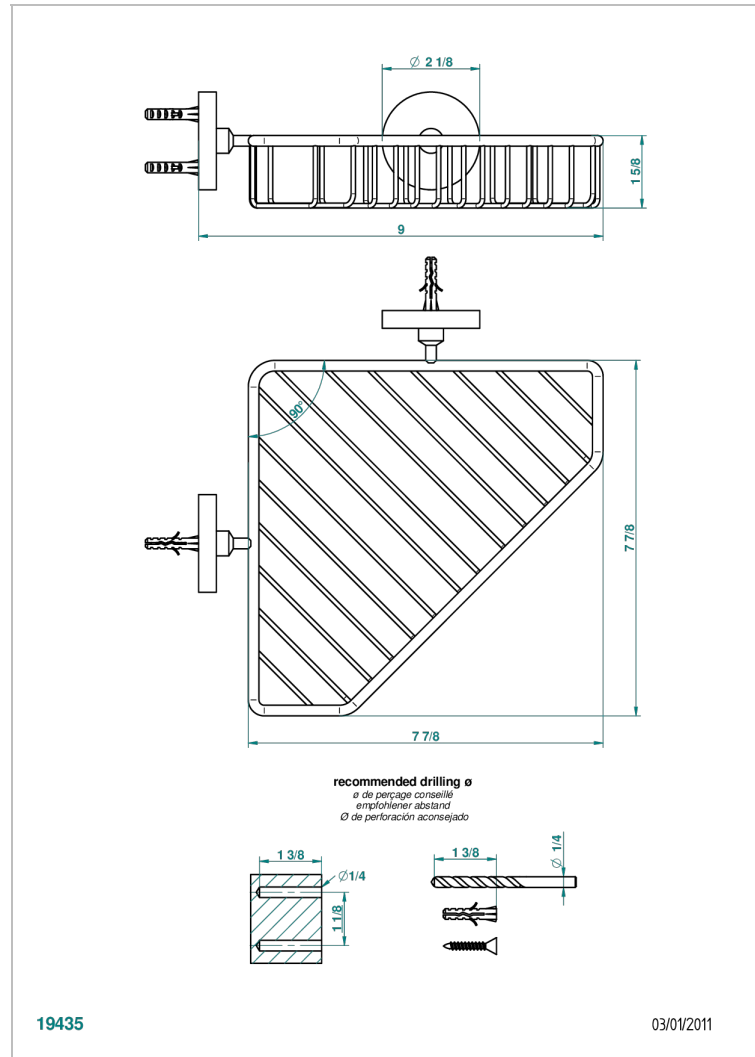

SPIRIT WITH LEVER

G58-3623

Corner soap dish with flanges, 200 x 200 mm

19435

03/01/2011

CHARACTERISTIC

- Spirit with lever
- Corner soap dish with flanges, 200 x 200 mm

AVAILABLE FINITIONS