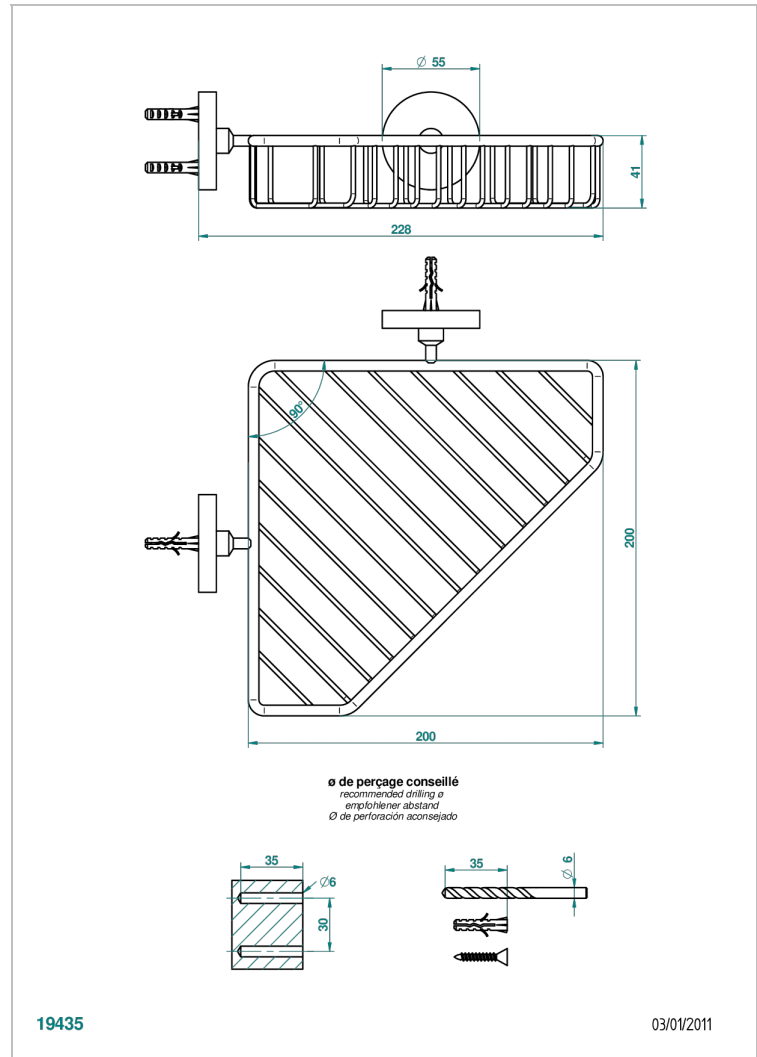

# BAMBOU CLEAR CRYSTAL

A35-3623

Large corner soap basket, wall mounted

THG<sup>®</sup>  
PARIS

## CHARACTERISTIC

- Bamboü Clear crystal
- Large corner soap basket, wall mounted