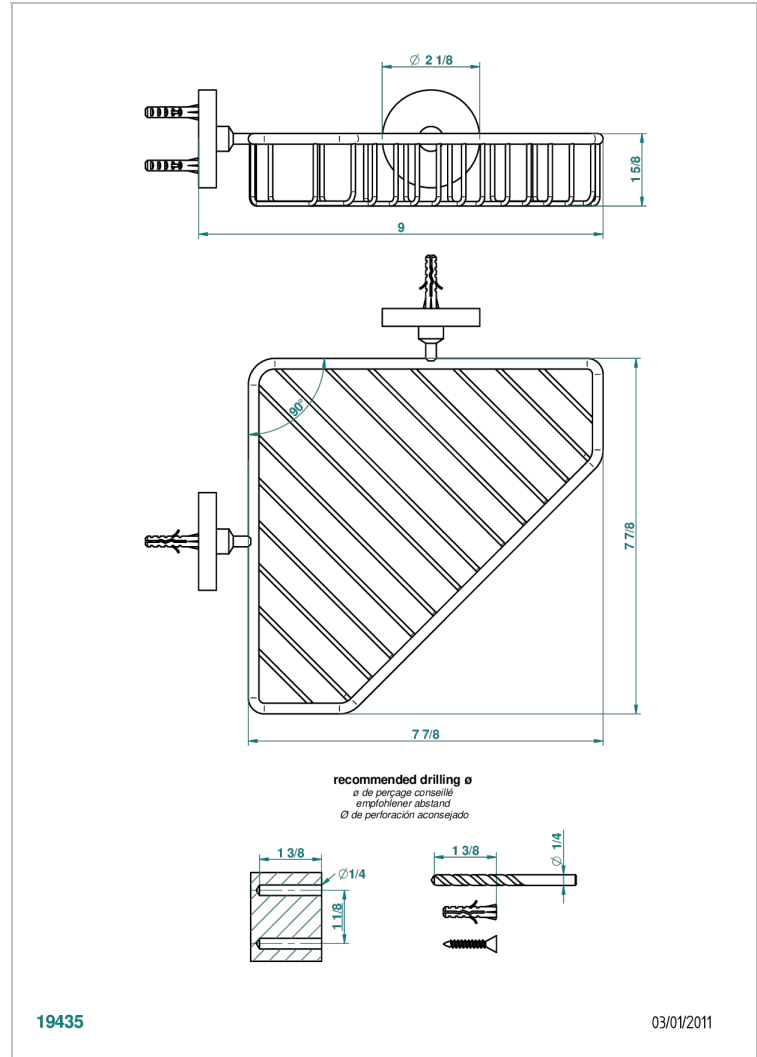

BAMBOU CLEAR CRYSTAL

A35-3623

Large corner soap basket, wall mounted

THG[®]
PARIS

CHARACTERISTIC

- BamboU Clear crystal
- Large corner soap basket, wall mounted

AVAILABLE FINITIONS

Black ceram - D30
Blush PVD - H62
Brass color PVD - H49
Brown bronze color PVD - F33
Chrome polished - A02
Chrome polished / gold polished - G02