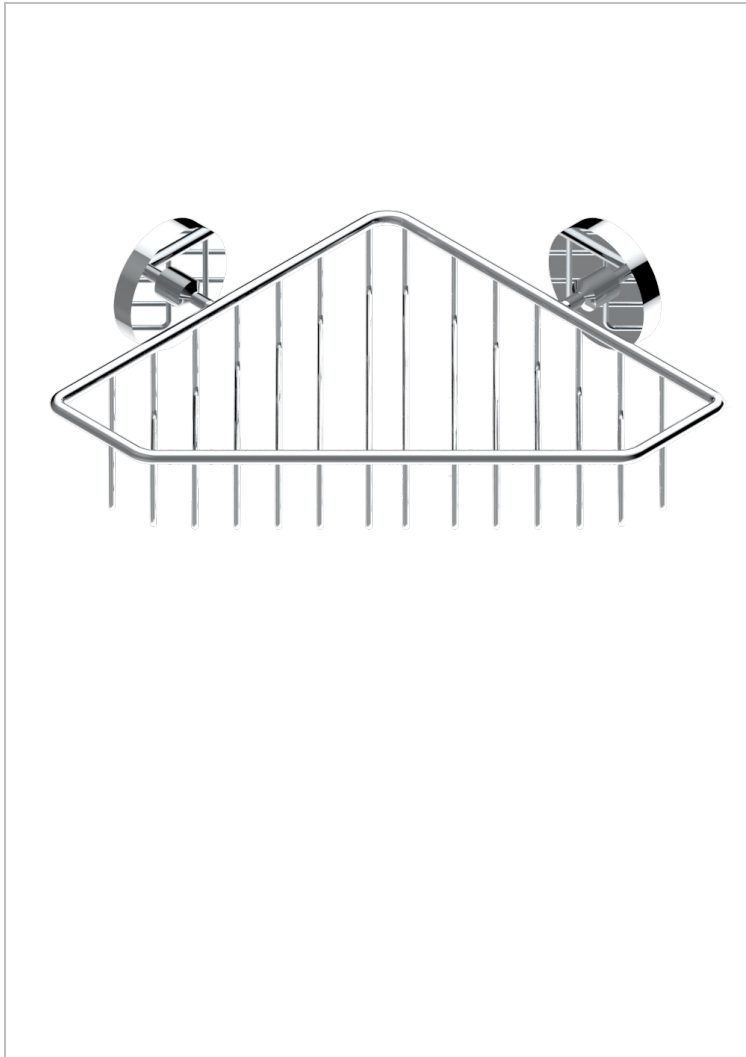

BAMBOU CLEAR CRYSTAL

A35-3623

Large corner soap basket, wall mounted

THG[®]
PARIS

CHARACTERISTIC

- BamboU Clear crystal
- Large corner soap basket, wall mounted

AVAILABLE FINITIONS

Black ceram - D30
Blush PVD - H62
Brass color PVD - H49
Brown bronze color PVD - F33
Chrome polished - A02
Chrome polished / gold polished - G02