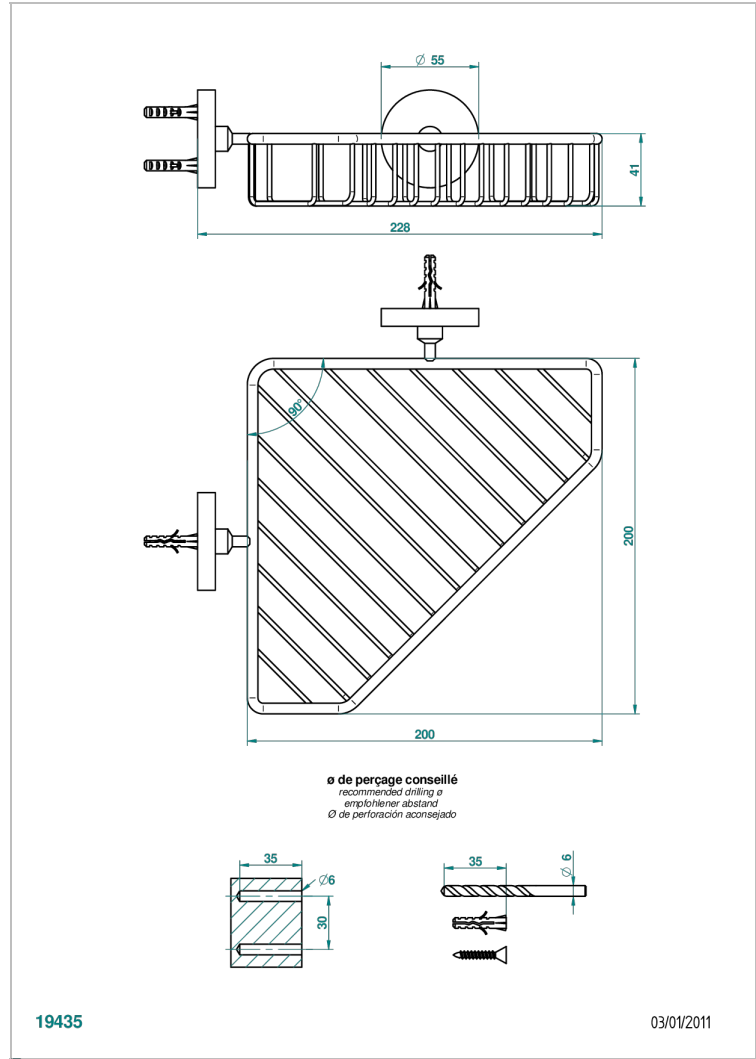

BAMBOU CLEAR CRYSTAL

A35-3623

Corner soap dish with flanges, 200 x 200 mm

CHARACTERISTIC

- Bambou Clear crystal
- Corner soap dish with flanges, 200 x 200 mm

AVAILABLE FINITIONS

Antique nickel - H28
Black ceram - D30
Blush PVD - H62
Brass color PVD - H49
Brown bronze color PVD - F33
Gold color PVD - H52