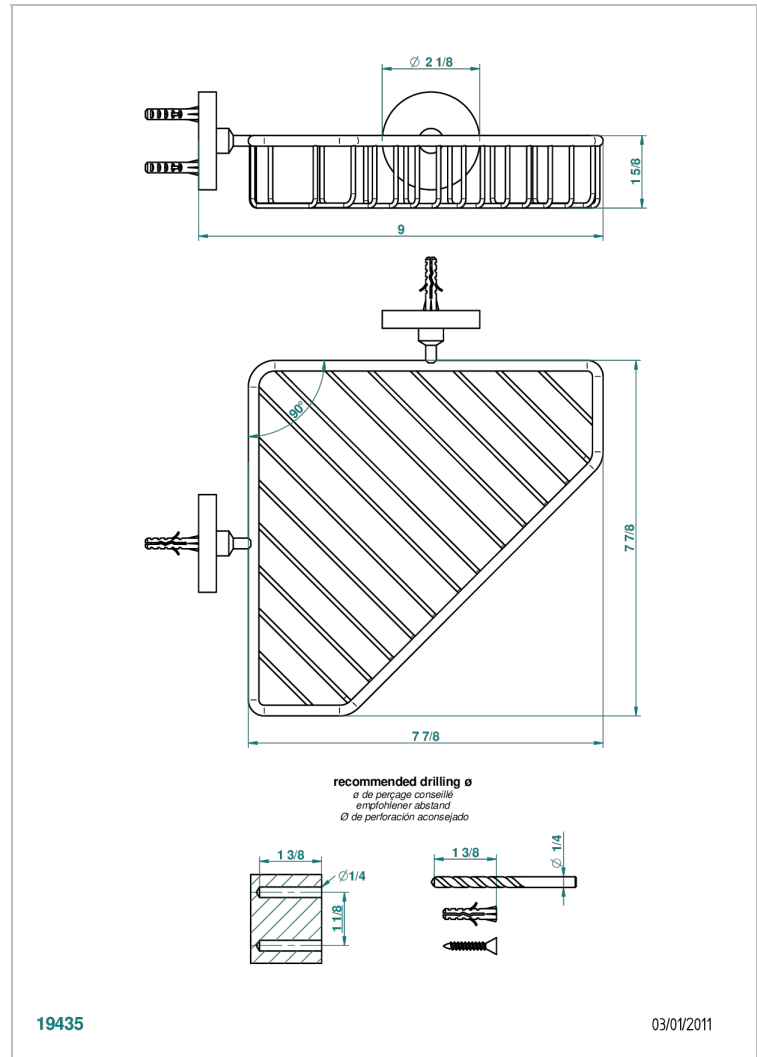

BAMBOU CLEAR CRYSTAL

A35-3623

Corner soap dish with flanges, 200 x 200 mm

THG[®]
PARIS

19435

03/01/2011

CHARACTERISTIC

- Bambou Clear crystal
- Corner soap dish with flanges, 200 x 200 mm