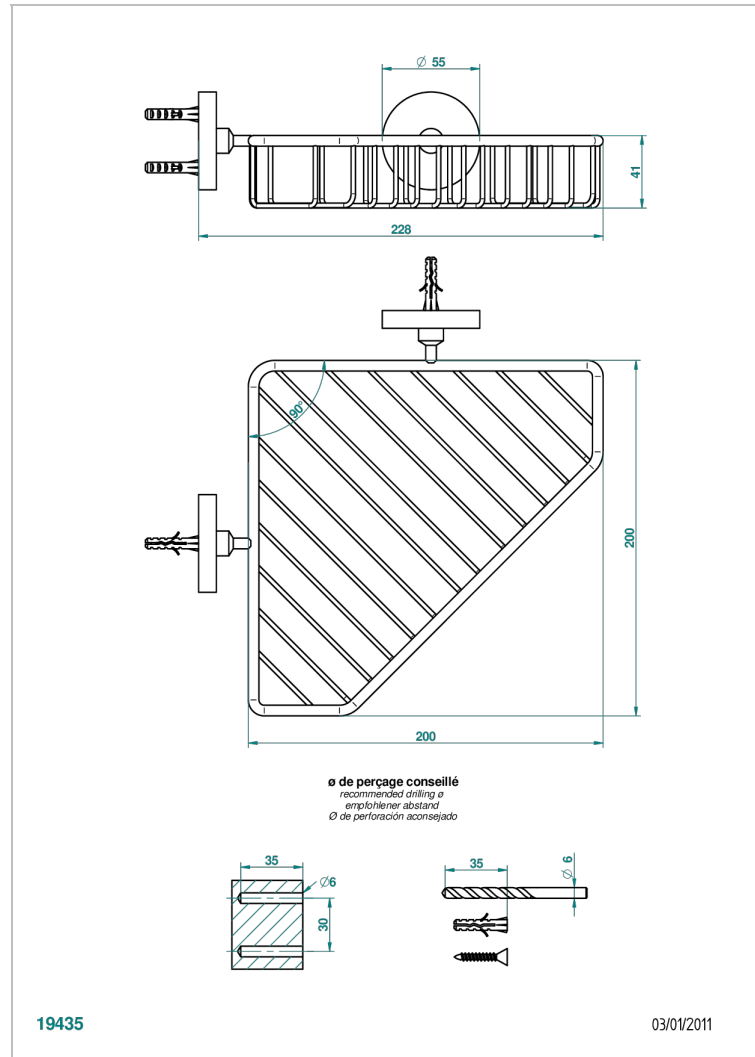

BAMBOU AMBER CRYSTAL

A34-3623

Large corner soap basket, wall mounted

THG[®]
PARIS

CHARACTERISTIC

- BamboU Amber crystal
- Large corner soap basket, wall mounted

AVAILABLE FINITIONS

Black ceram - D30
Blush PVD - H62
Brass color PVD - H49
Brown bronze color PVD - F33
Chrome polished - A02
Chrome polished / gold polished - G02