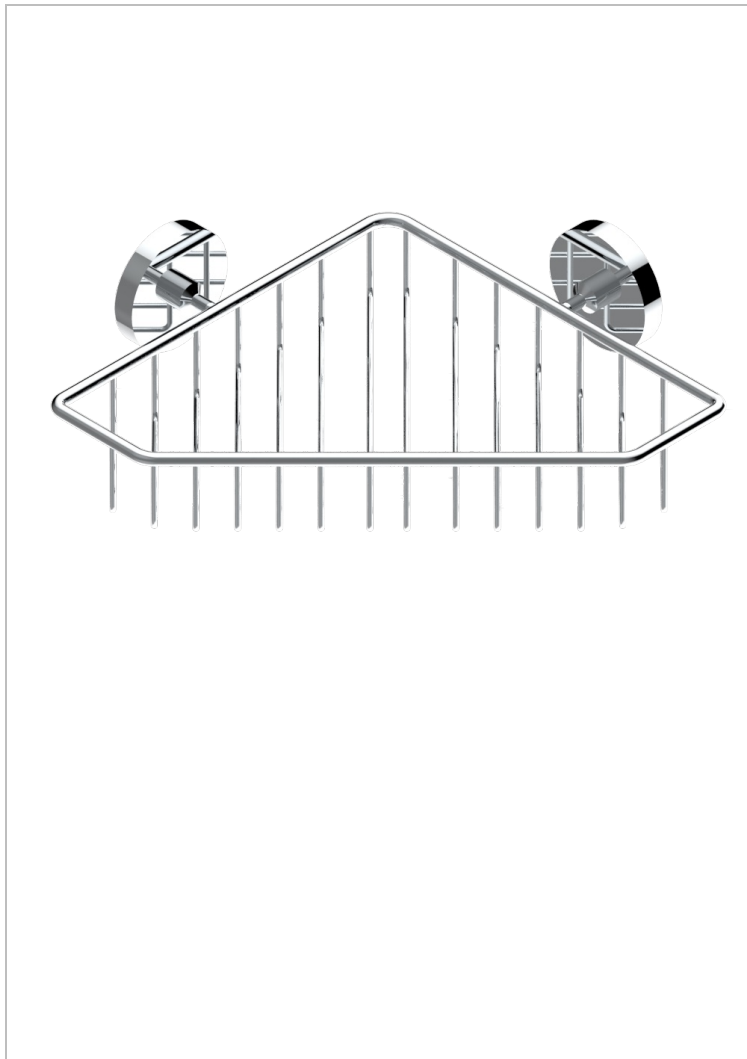

# BAMBOU AMBER CRYSTAL

A34-3623

Large corner soap basket, wall mounted

THG<sup>®</sup>  
PARIS

19435

03/01/2011

## CHARACTERISTIC

- BamboU Amber crystal
- Large corner soap basket, wall mounted