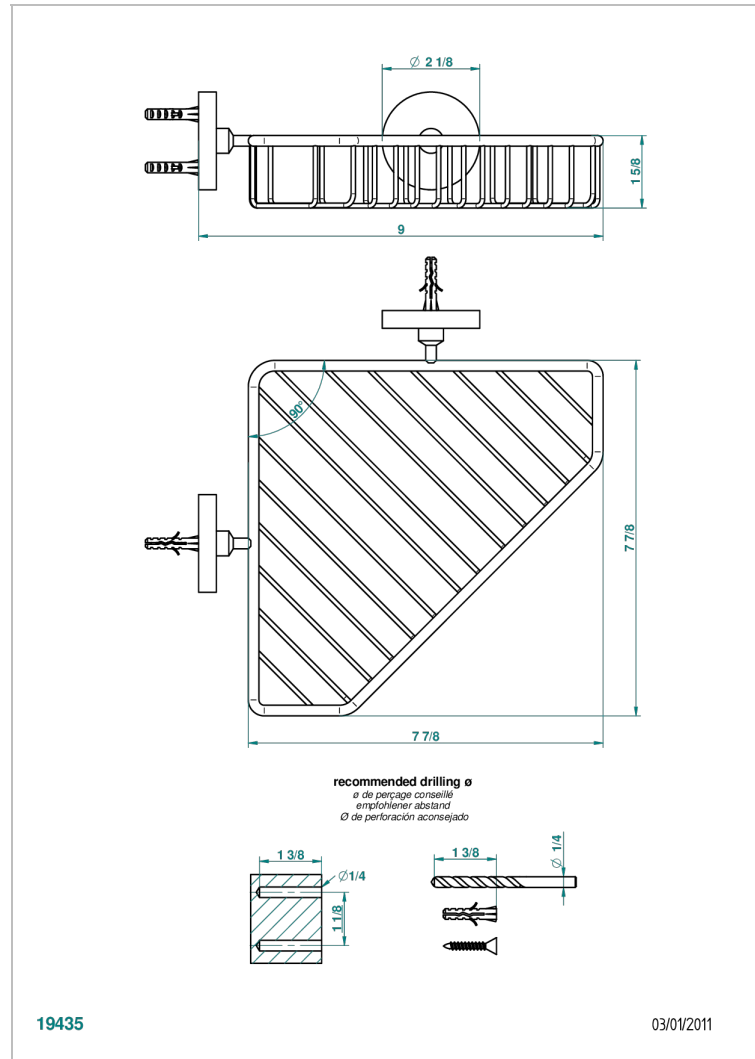

# BAMBOU AMBER CRYSTAL

A34-3623

Large corner soap basket, wall mounted

THG<sup>®</sup>  
PARIS

19435

03/01/2011

## CHARACTERISTIC

- BamboU Amber crystal
- Large corner soap basket, wall mounted