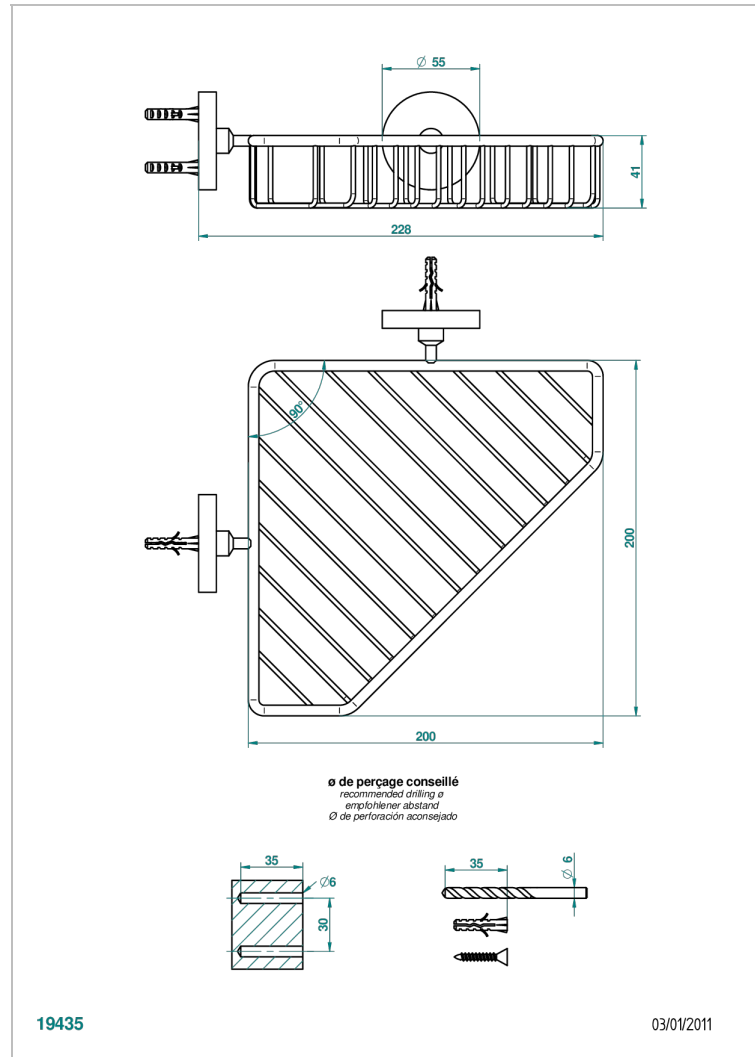

BAMBOU AMBER CRYSTAL

A34-3623

Corner soap dish with flanges, 200 x 200 mm

THG[®]
PARIS

19435

03/01/2011

CHARACTERISTIC

- Bambou Amber crystal
- Corner soap dish with flanges, 200 x 200 mm