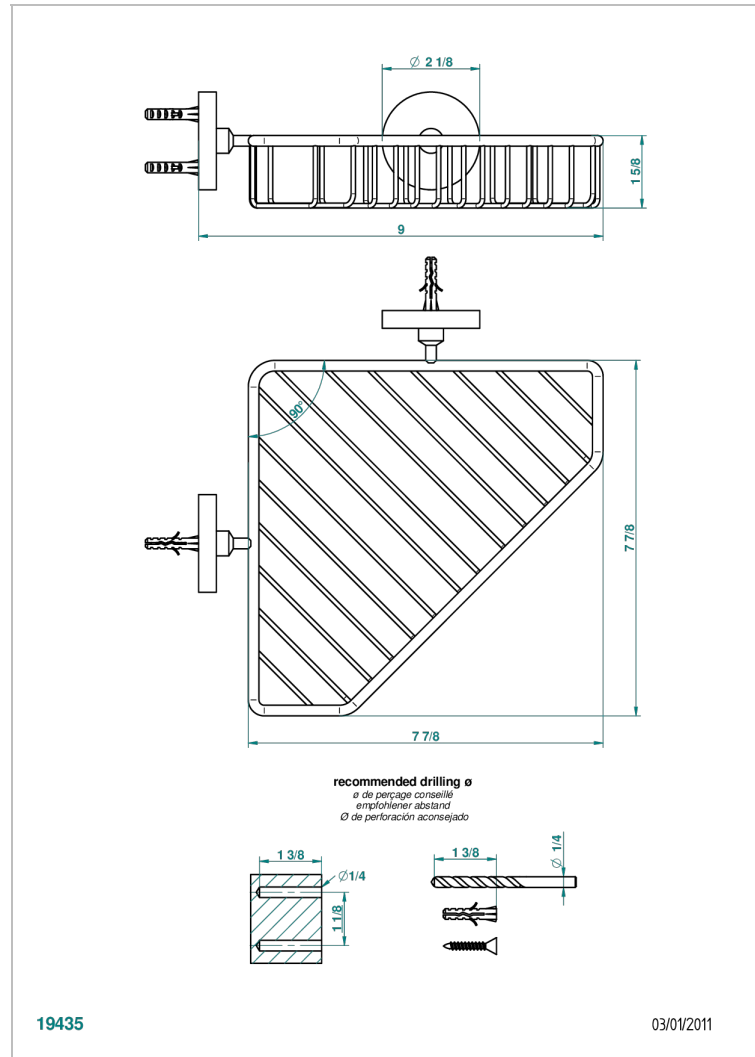

# BAMBOU AMBER CRYSTAL

A34-3623

Corner soap dish with flanges, 200 x 200 mm

## CHARACTERISTIC

- Bambou Amber crystal
- Corner soap dish with flanges, 200 x 200 mm