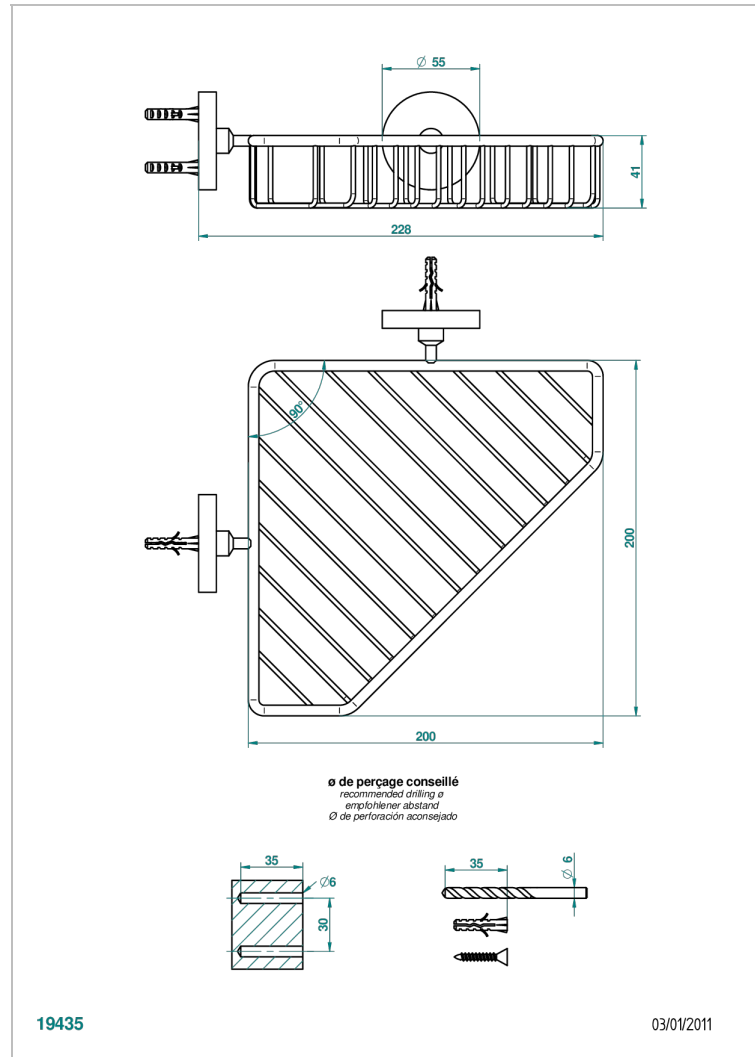

BAMBOU BLACK CRYSTAL

A33-3623

Large corner soap basket, wall mounted

THG[®]
PARIS

CHARACTERISTIC

- Bambou Black crystal
- Large corner soap basket, wall mounted

AVAILABLE FINITIONS

Black ceram - D30
Blush PVD - H62
Brass color PVD - H49
Brown bronze color PVD - F33
Chrome polished - A02
Chrome polished / gold polished - G02