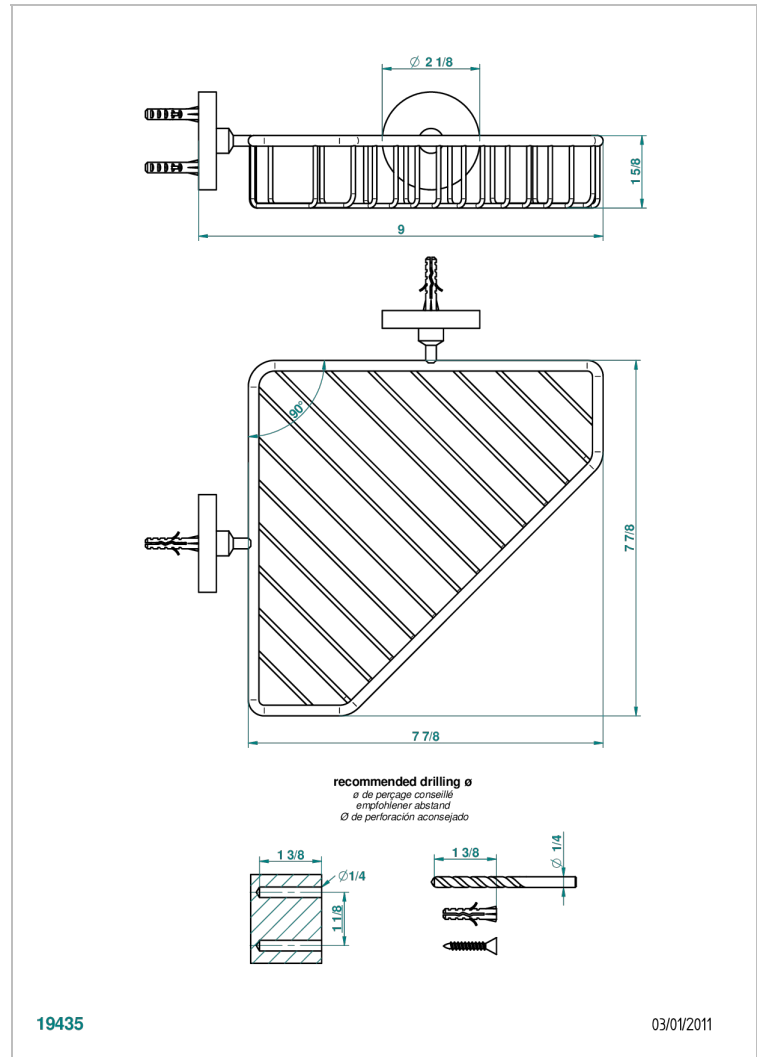

BAMBOU BLACK CRYSTAL

A33-3623

Large corner soap basket, wall mounted

THG[®]
PARIS

19435

03/01/2011

CHARACTERISTIC

- BamboU Black crystal
- Large corner soap basket, wall mounted