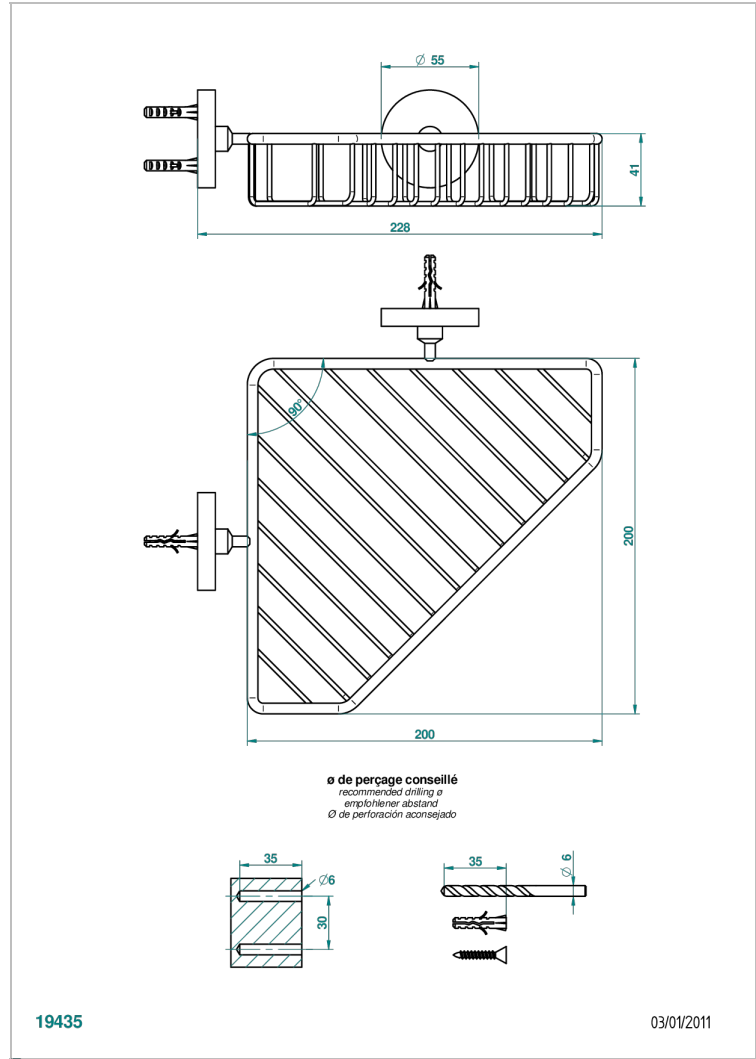

# BAMBOU BLACK CRYSTAL

A33-3623

Corner soap dish with flanges, 200 x 200 mm

## CHARACTERISTIC

- Bambou Black crystal
- Corner soap dish with flanges, 200 x 200 mm