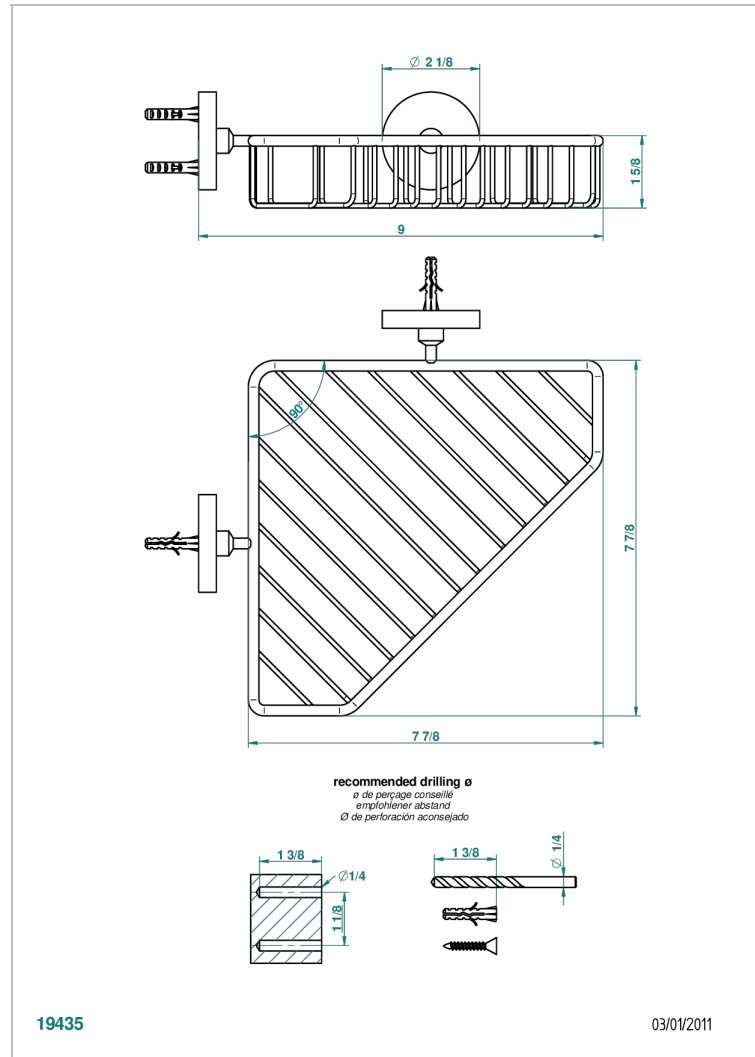

BAMBOU BLACK CRYSTAL

A33-3623

Corner soap dish with flanges, 200 x 200 mm

CHARACTERISTIC

- Bambou Black crystal
- Corner soap dish with flanges, 200 x 200 mm

AVAILABLE FINITIONS

Antique nickel - H28
 Black ceram - D30
 Blush PVD - H62
 Brass color PVD - H49
 Brown bronze color PVD - F33
 Gold color PVD - H52