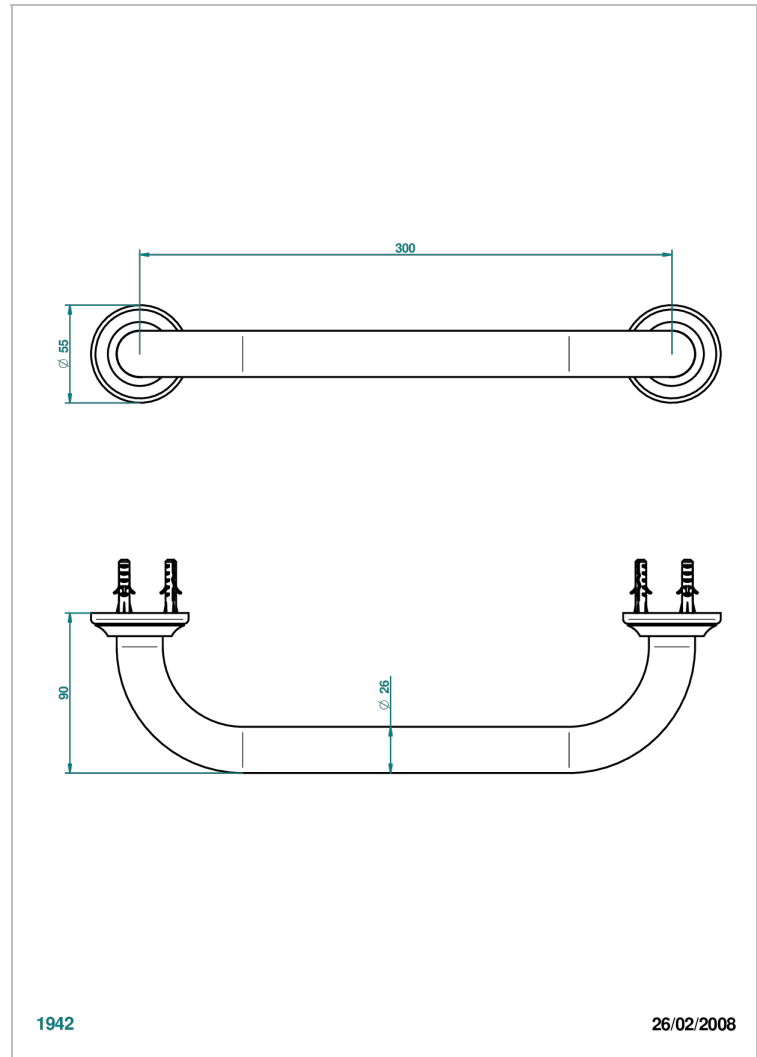

GENERAL PRODUCTS

G00-527S

Bath hand grip, standard, 11 3/4" long

1942

26/02/2008

CHARACTERISTIC

- General Products
- Bath hand grip, standard, 11 3/4" long

AVAILABLE FINITIONS