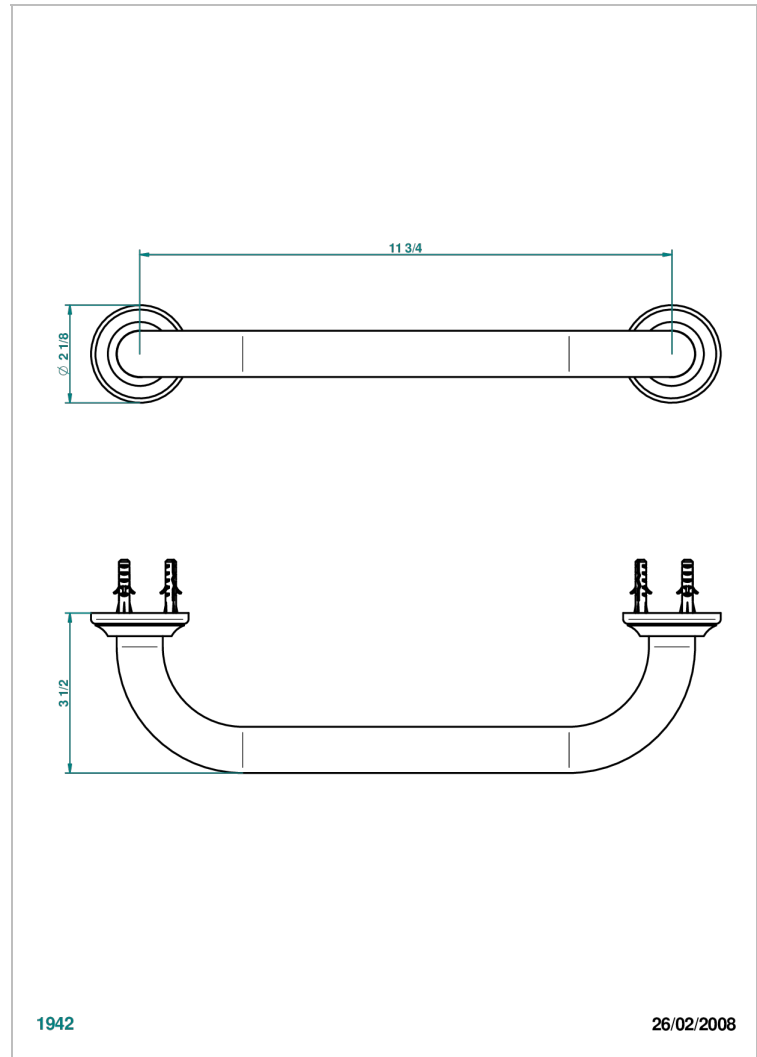

GENERAL PRODUCTS

G00-527S

Bath hand grip, standard, 11 3/4" long

1942

26/02/2008

CHARACTERISTIC

- General Products
- Bath hand grip, standard, 11 3/4" long

AVAILABLE FINITIONS