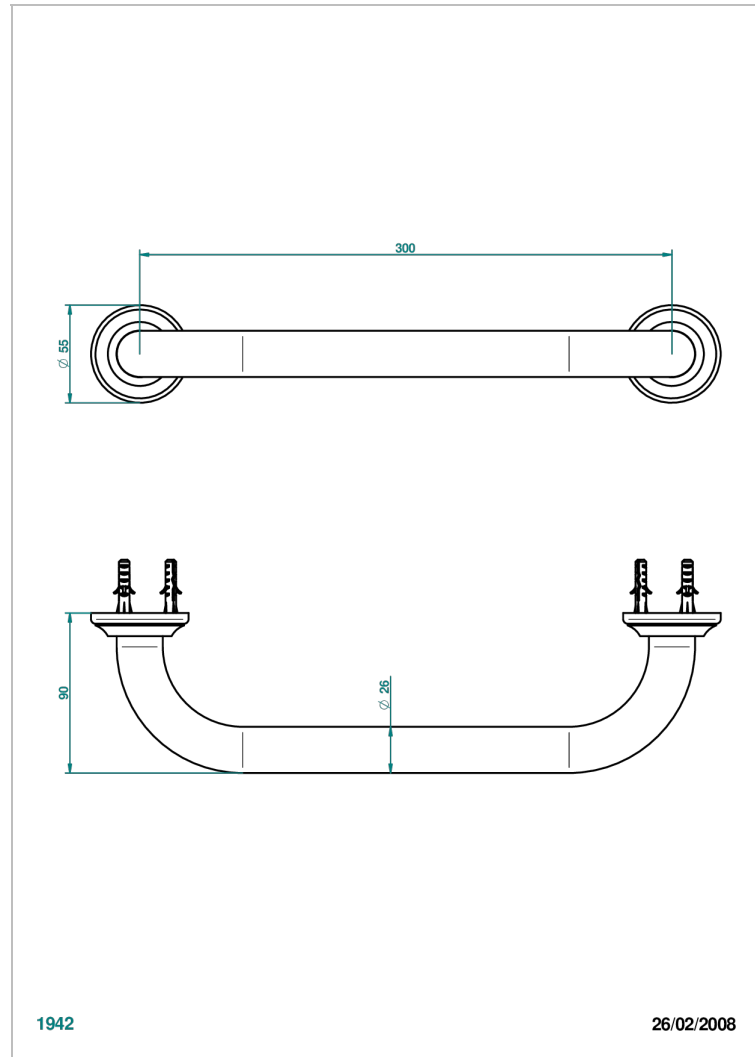

# GENERAL ITEMS

G00-527S

Bath hand grip, standard, length: 300 mm

1942

26/02/2008

## CHARACTERISTIC

- General Items
- Bath hand grip, standard, length: 300 mm