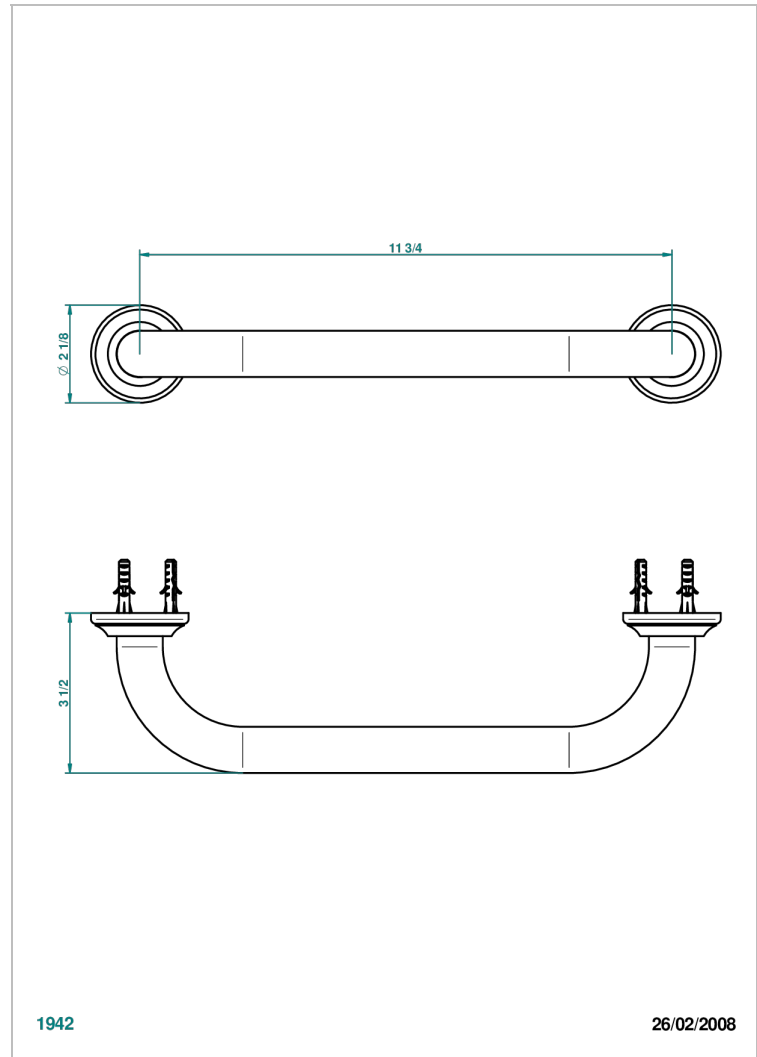

GENERAL ITEMS

G00-527S

Bath hand grip, standard, length: 300 mm

1942

26/02/2008

CHARACTERISTIC

- General Items
- Bath hand grip, standard, length: 300 mm

AVAILABLE FINITIONS