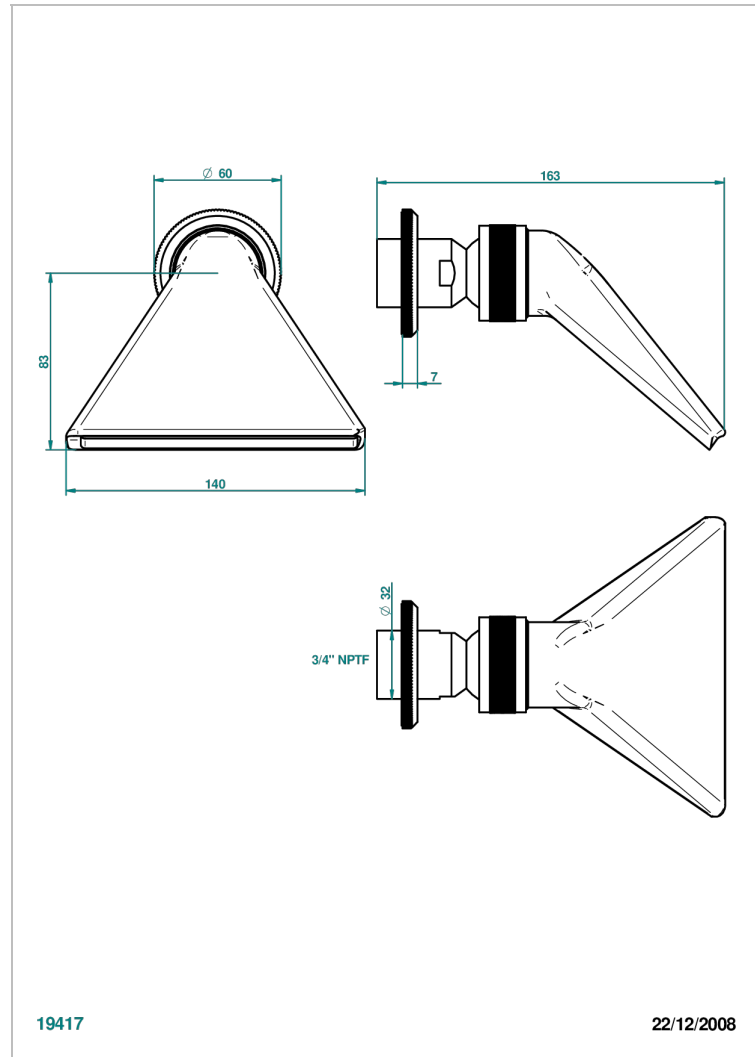

TRADITION CRYSTAL

A59-3640/US

Shower head, cast deluge with 3/4" connection

THG[®]
PARIS

CHARACTERISTIC

- Tradition Crystal
- Shower head, cast deluge with 3/4" connection

AVAILABLE FINITIONS

Black ceram - D30
Blush PVD - H62
Brass color PVD - H49
Brown bronze color PVD - F33
Chrome polished - A02
Chrome polished / gold polished - G02