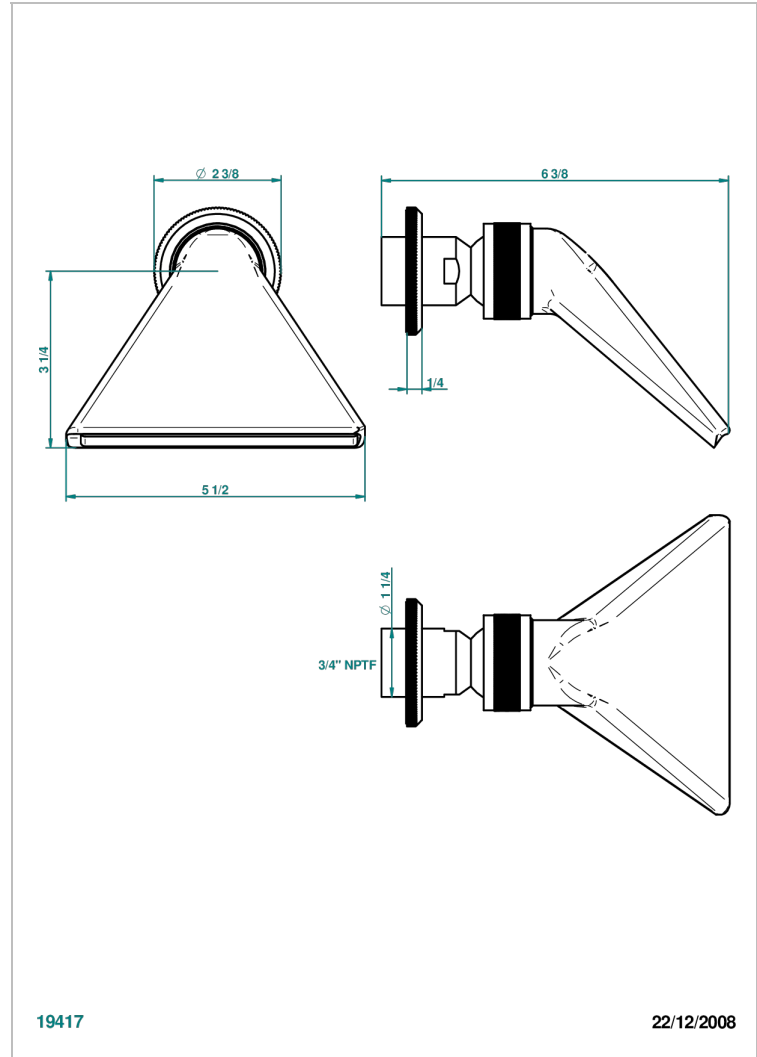

# TRADITION CRYSTAL

A59-3640/US

Shower head, cast deluge with 3/4" connection

THG<sup>®</sup>  
PARIS

## CHARACTERISTIC

- Tradition Crystal
- Shower head, cast deluge with 3/4" connection