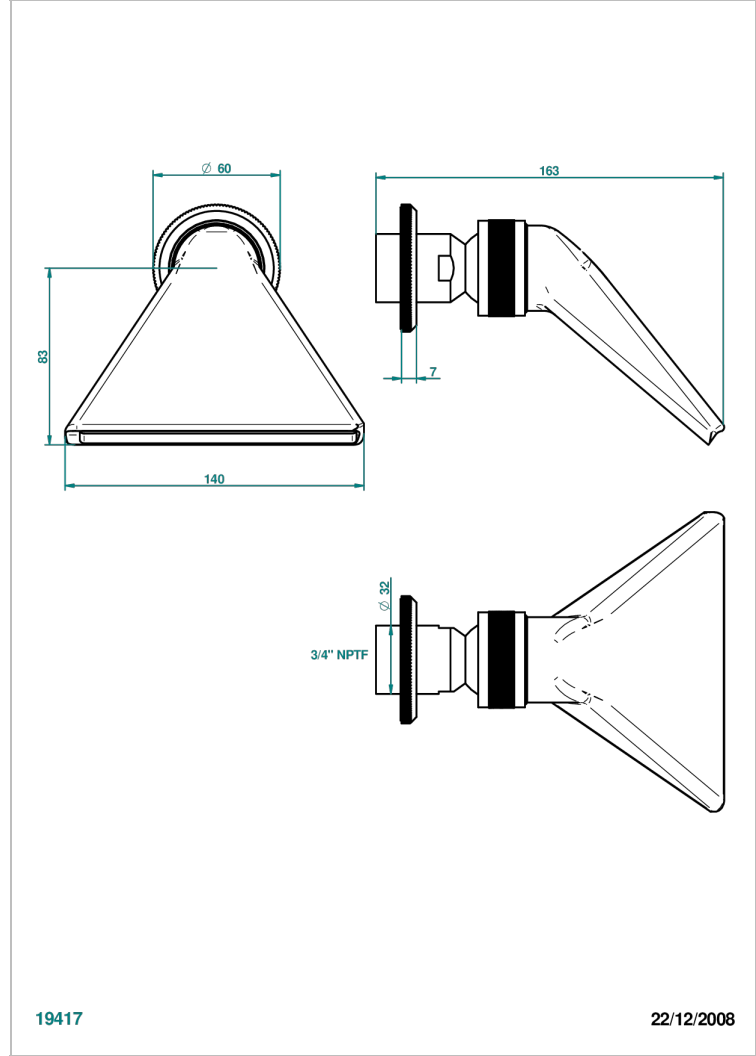

TRADITION CON MANETAS

A58-3640/US

Shower head, cast deluge with 3/4" connection

THG[®]
PARIS

CARACTERÍSTICAS

- Tradition con manetas
- Shower head, cast deluge with 3/4" connection

ACABADOS DISPONIBLES

Bronce claro - D01
Cerámica negra mate - D30
Cobre viejo mate - H07
Cromo - A02
Cromo / dorado - G02
Cromo mate - C02