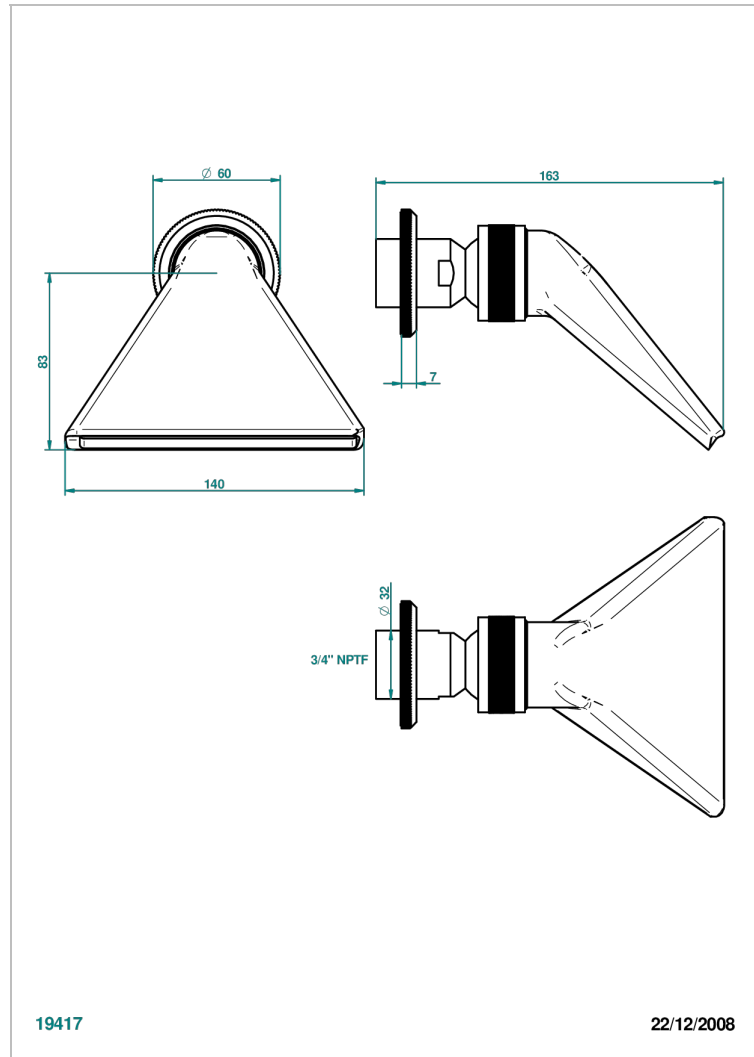

# TRADITION WITH LEVER HANDLES

A58-3640/US

Shower head, cast deluge with 3/4" connection

THG<sup>®</sup>  
PARIS

19417

22/12/2008

## CHARACTERISTIC

- Tradition with lever handles
- Shower head, cast deluge with 3/4" connection