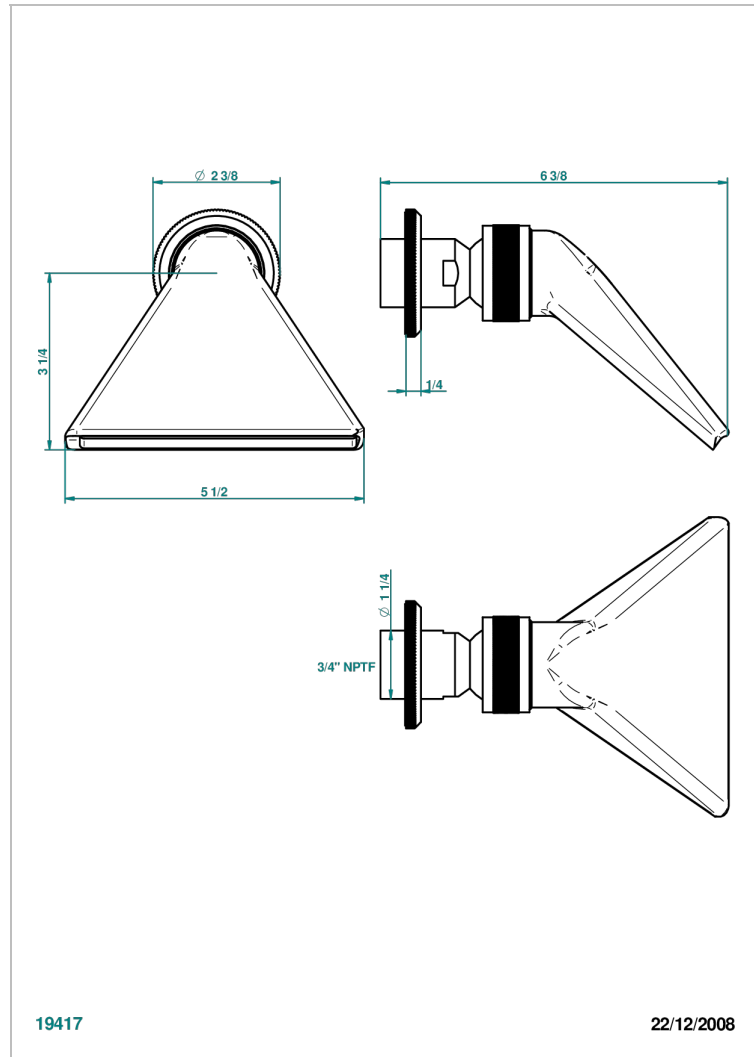

# TRADITION WITH LEVER HANDLES

A58-3640/US

Shower head, cast deluge with 3/4" connection

THG<sup>®</sup>  
PARIS

## CHARACTERISTIC

- Tradition with lever handles
- Shower head, cast deluge with 3/4" connection