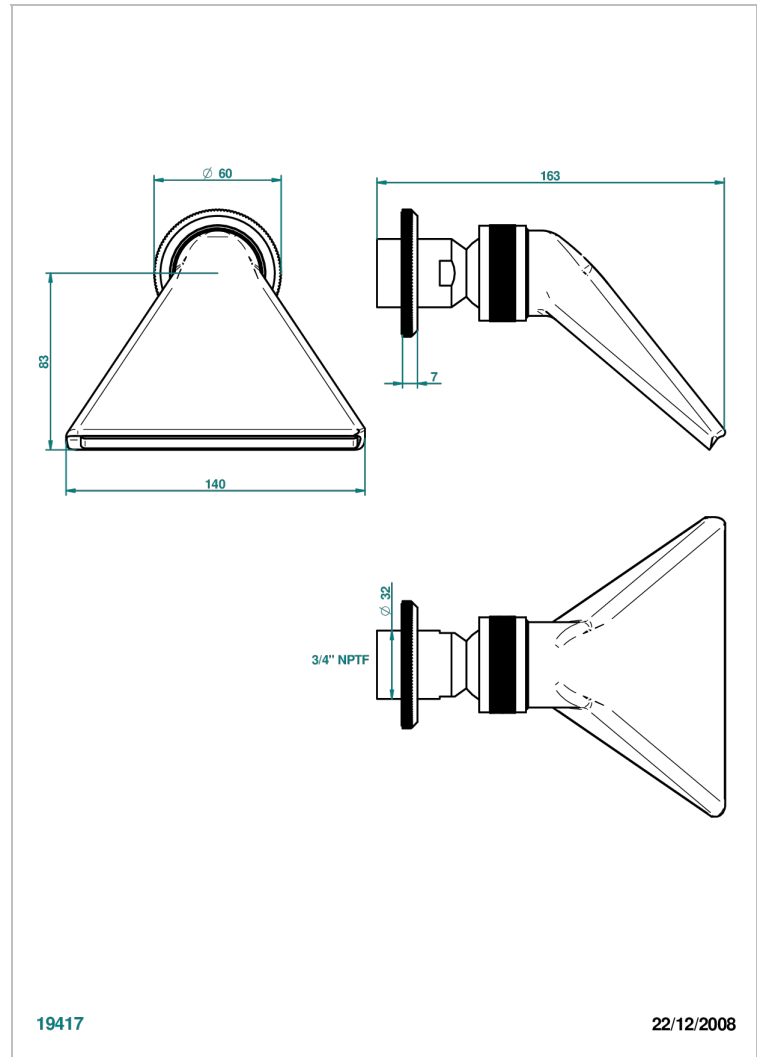

ART DECO CRYSTAL

A56-3640/US

Shower head, cast deluge with 3/4" connection

THG[®]
PARIS

CHARACTERISTIC

- Art Déco Crystal
- Shower head, cast deluge with 3/4" connection

AVAILABLE FINITIONS

Black ceram - D30
Blush PVD - H62
Brass color PVD - H49
Brown bronze color PVD - F33
Chrome polished - A02
Chrome polished / gold polished - G02