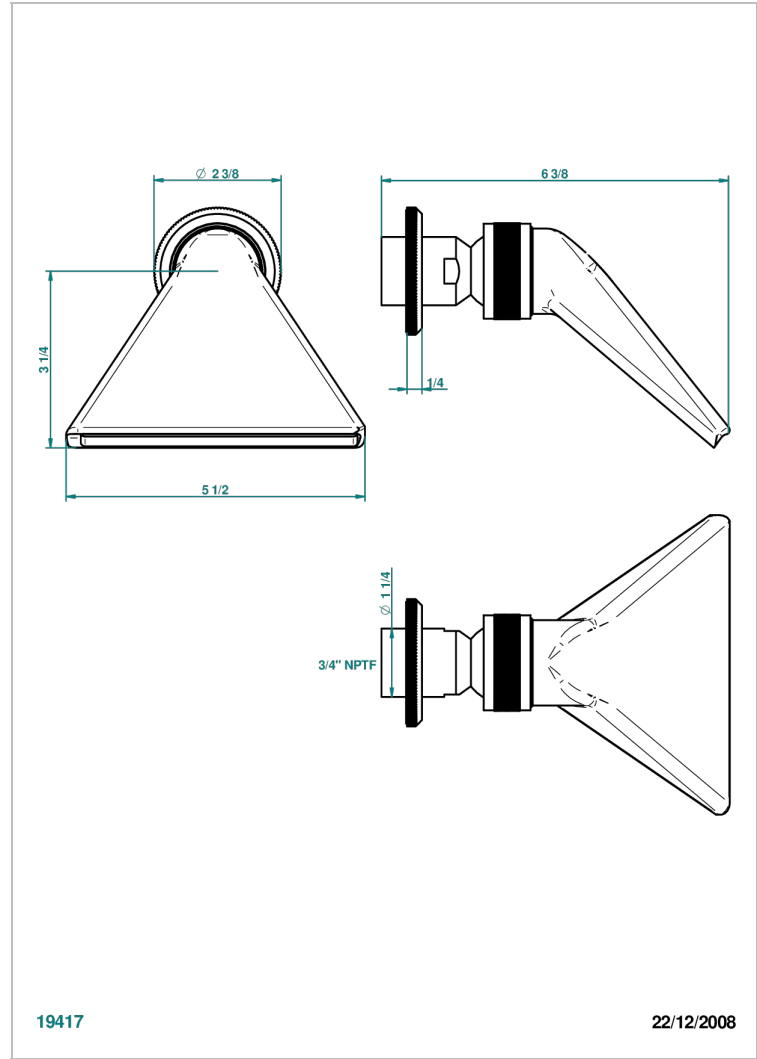

ART DECO CRYSTAL

A56-3640/US

Shower head, cast deluge with 3/4" connection

THG[®]
PARIS

CHARACTERISTIC

- Art Déco Crystal
- Shower head, cast deluge with 3/4" connection

AVAILABLE FINITIONS

Black ceram - D30
Blush PVD - H62
Brass color PVD - H49
Brown bronze color PVD - F33
Chrome polished - A02
Chrome polished / gold polished - G02